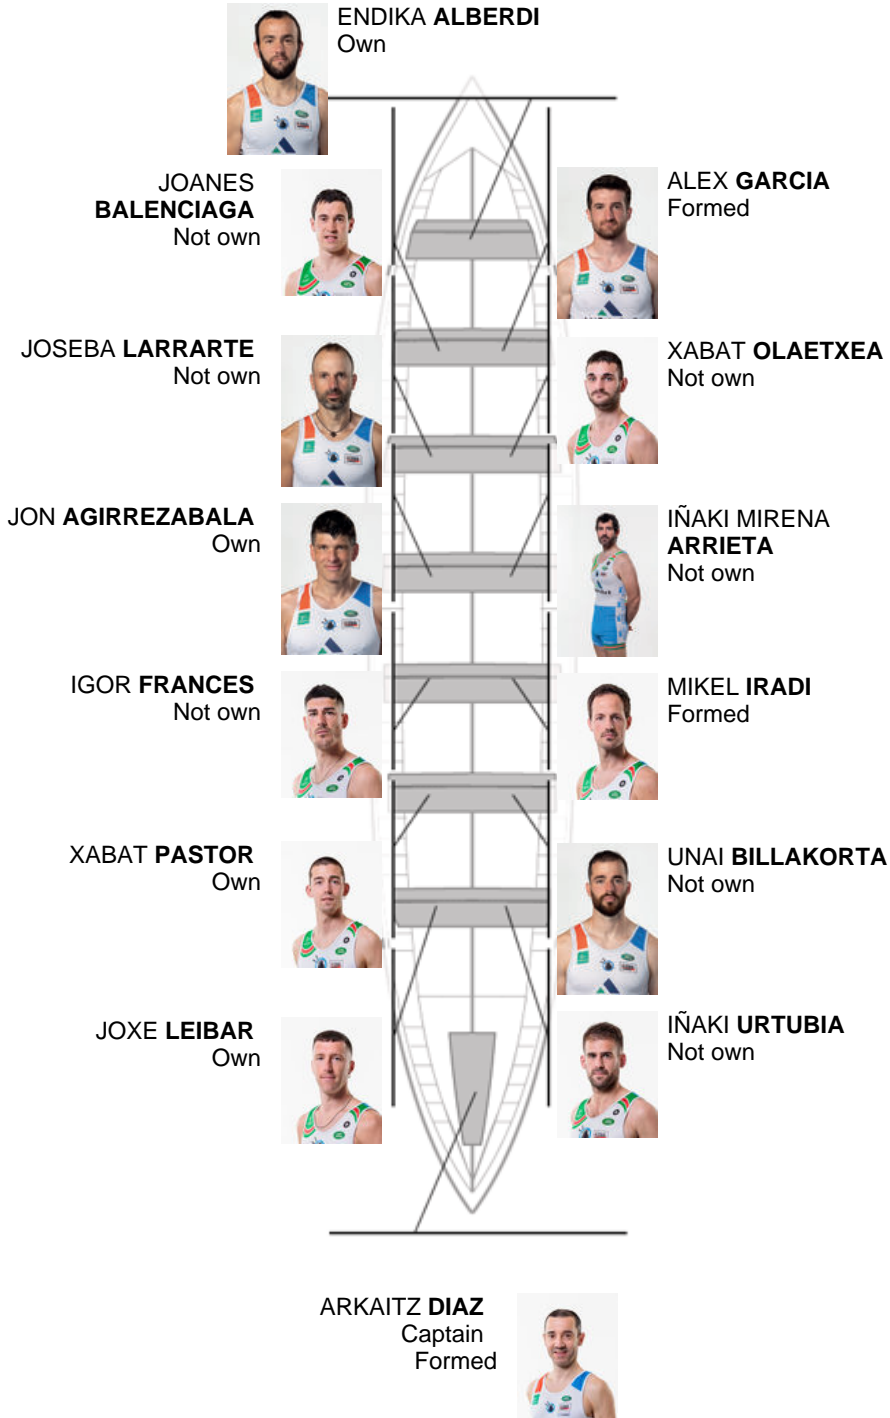

	Club	Time	Dif.	%	Points
3	AMENABAR DONOSTIARRA	19:45,78	00:17.30	101.48%	10

Coach
IGOR
MAKAZAGA

Delegate
UNAI
LUZURIAGA

Firma y sello

Subtitutes

~~Ripper~~
~~BEÑERRIA~~
~~BOIENA~~
~~Not own~~

Formed:3
Own: 4
Not own: 7