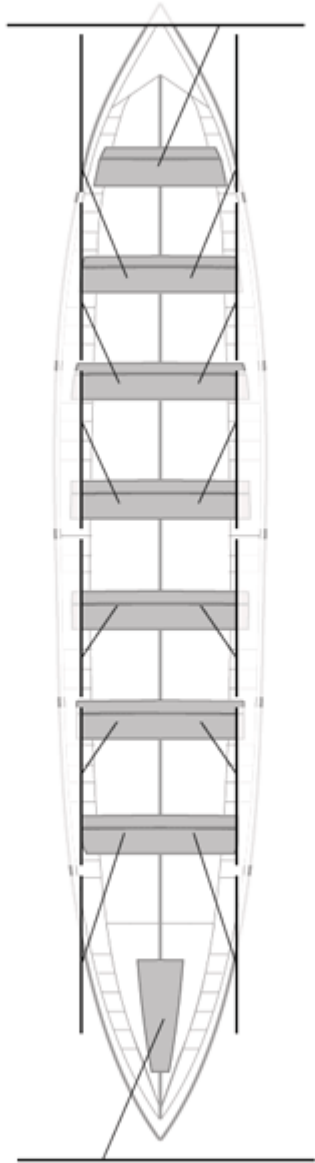

	Club	Temp	Dif	%	Points
2	ORIO ORIALKI	19:25,73	00:00,19	100.02%	11

Image not found or type unknown

Coach

Image not found or type unknown

Delegue

Firma y sello

Supleánts

Formé:

Prope:

Non prope: