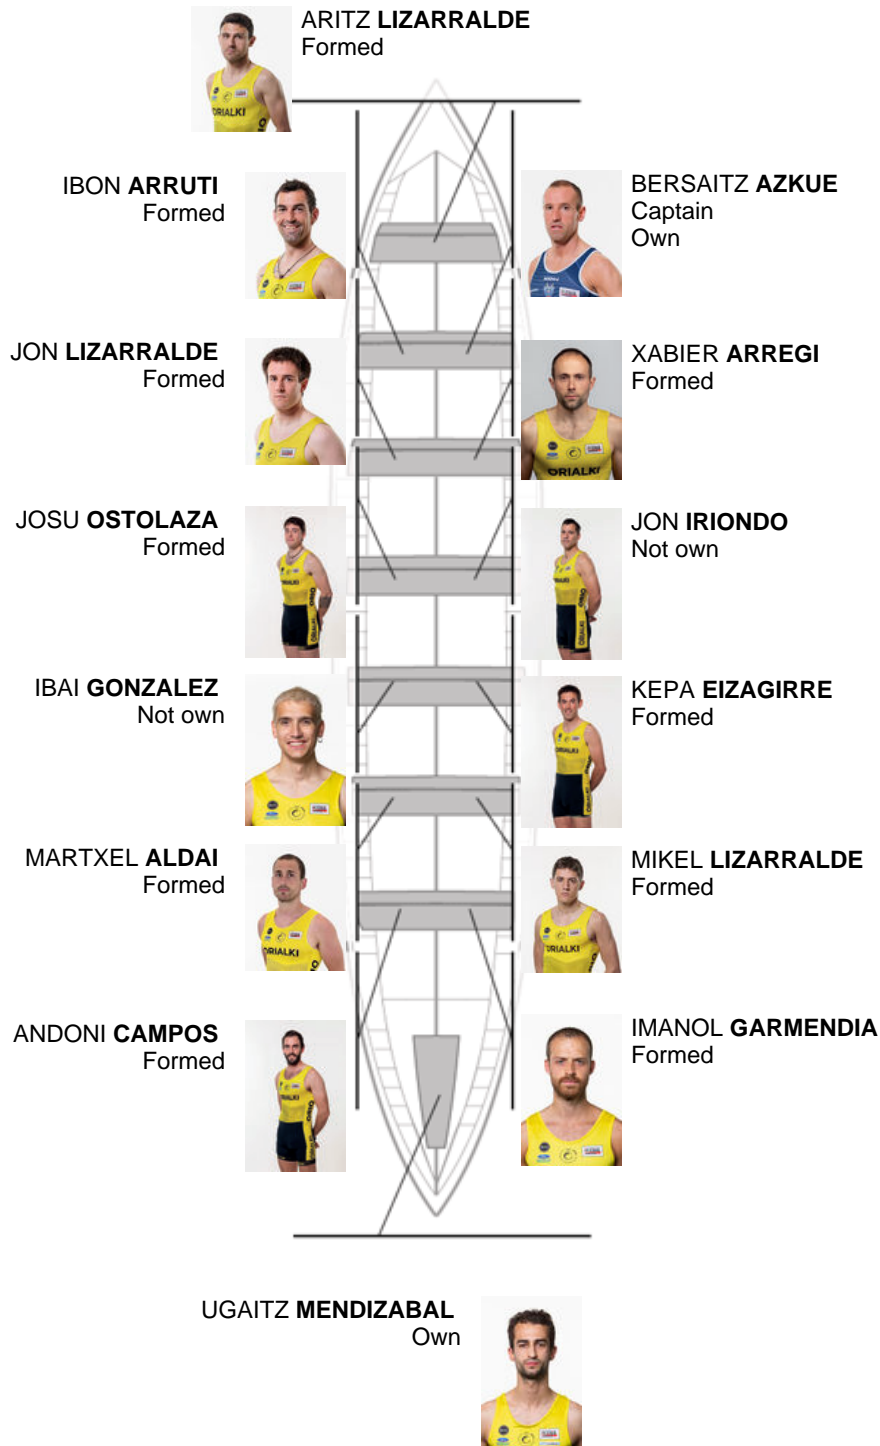

07-04-2021 / V. Bandeira Cidade da Coruña (J2) - Scoring

	Club	Time	Dif.	%	Points
3	ORIO ORIALKI	20:49,64	00:10.46	100.84%	10

Coach
JON
SALSAMENDI

Delegate
IOSU
ESNAOLA ATXEGA

Firma y sello

Subtitutes

Rower
~~KEBITZ~~
~~ERIZABLAGA~~
Not own