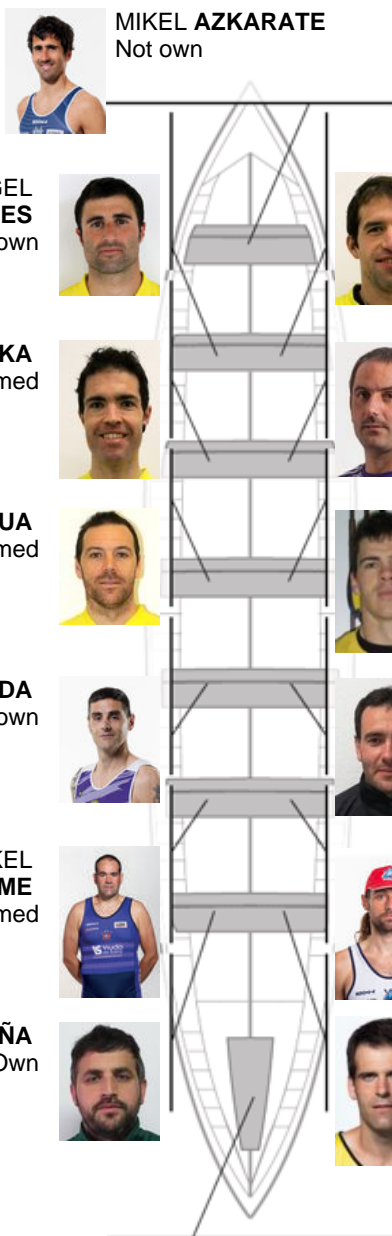

	Club	Time	Dif.	%	Points
1	ORIO ORIALKI	19:24,96		100.00%	8

Coach
IGOR
MAKAZAGA

Delegate
IÑAKI
AROSTEGI

Firma y sello

Subtitutes

Rower
~~IGOR~~
~~MAKAZAGA~~

Notmed

JOSU **INDO**
Formed

JAVIER **POLO**
Not own

XABIER **BEREZIARTUA**
Not own

ARITZ **ETXEBESTE**
Formed

ERIK **ARANBURU**
Own

UNAI **ETXEBERRIA**
Formed

AITOR **CARRILLO**
Own

Formed:6
Own: 3
Not own: 5