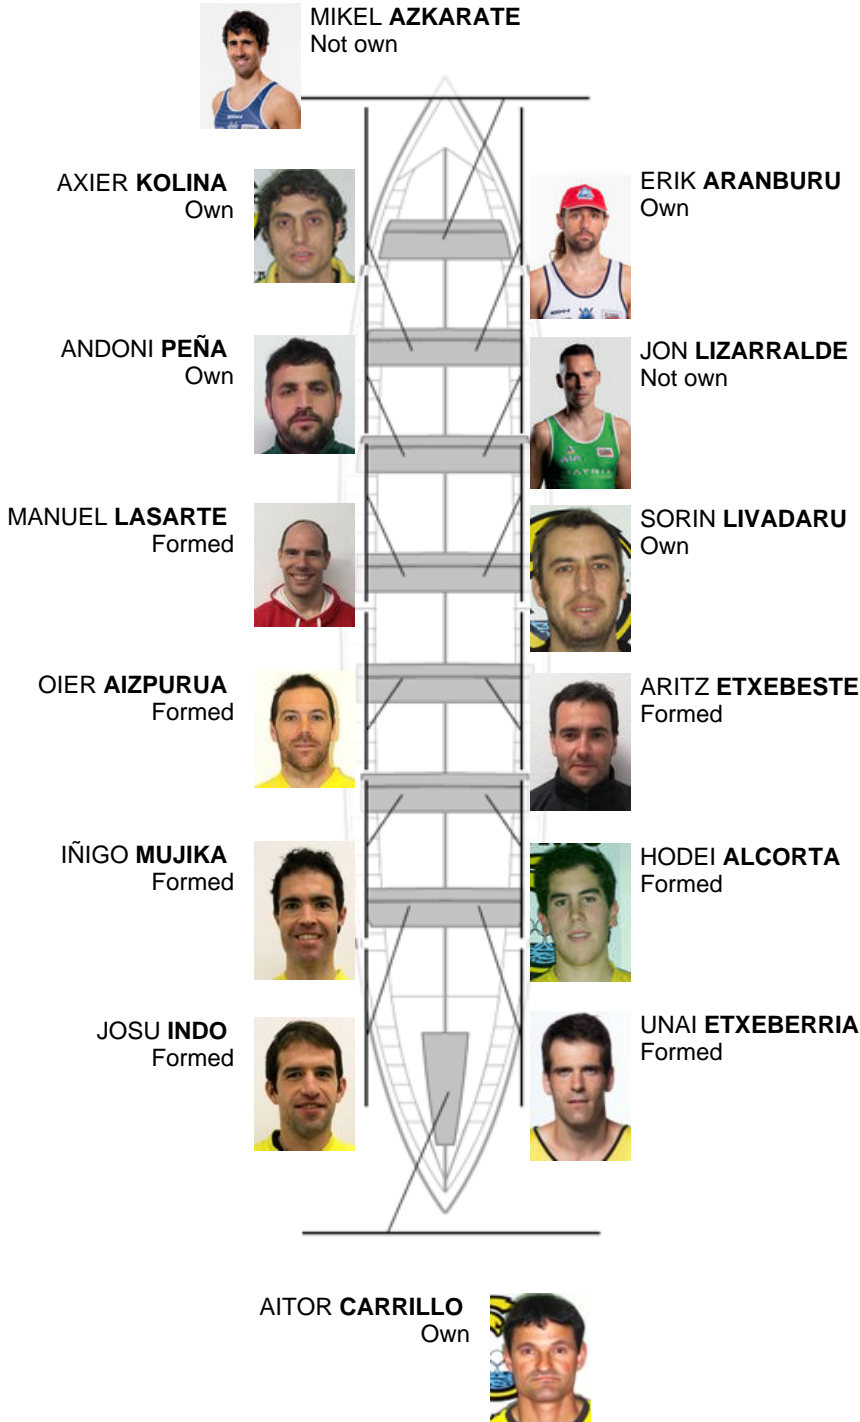

08-20-2011 / Hondarribiko XXIV. Ikurriña - GP Mapfre - Scoring

	Club	Time	Dif.	%	Points
12	ORIO ORIALKI	20:28,34	00:52.16	104.43%	1

Image not found or type unknown  
 Jose Luis Agirre Coach  
 Jose Luis Agirre

Delegate  
 LINO CARRERA

Firma y sello

Subtitutes

Rower  
 KOSKUDIL MARRATEA  
 Rowmed

Formed:7  
 Own: 5  
 Not own: 2