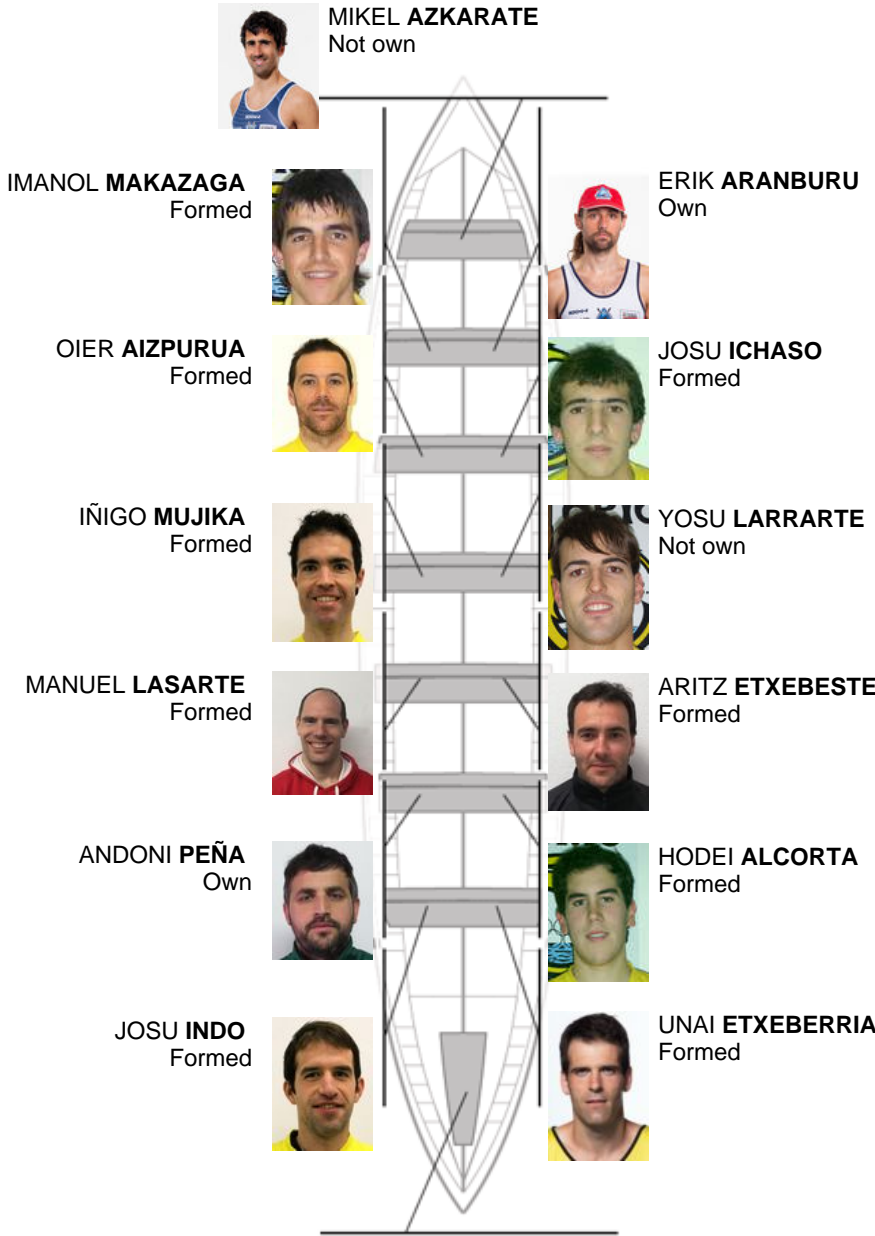

07-23-2011 / Pasaiko Portu Berriaren I. Bandera - Scoring

	Club	Time	Dif.	%	Points
12	ORIO ORIALKI	20:13,44	00:37.10	103.15%	1

Image not found or type unknown
 Jose Luis Agirre Coach
 Jose Luis Agirre

Delegate
 Luis Javier Amenabar

Firma y sello

Subtitutes

Rower
 SORER KIZABARUDE
 Not own

AITOR CARRILLO
Own

Formed:9
 Own: 3
 Not own: 2