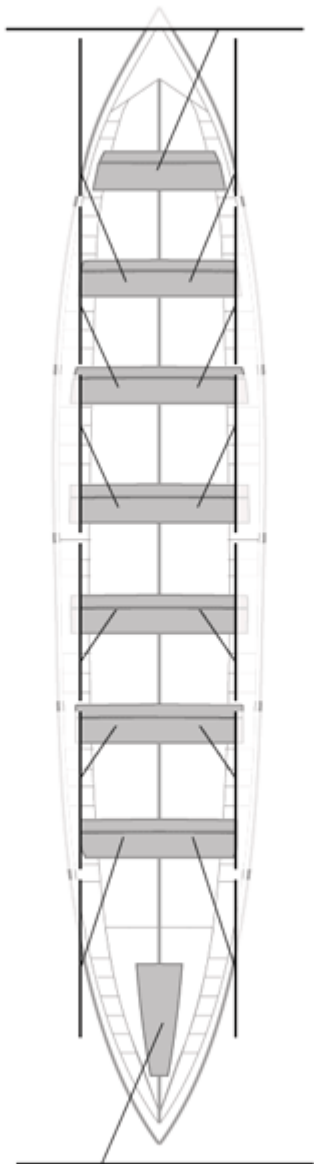

	Club	Temp	Dif	%	Points
5	ORSA HONDARRIBIA	19:44,05	00:19,89	101.71%	8

Image not found or type unknown

Coach

Image not found or type unknown

Delegue

Firma y sello

Supleánts

Formé:
Prope:
Non prope:
