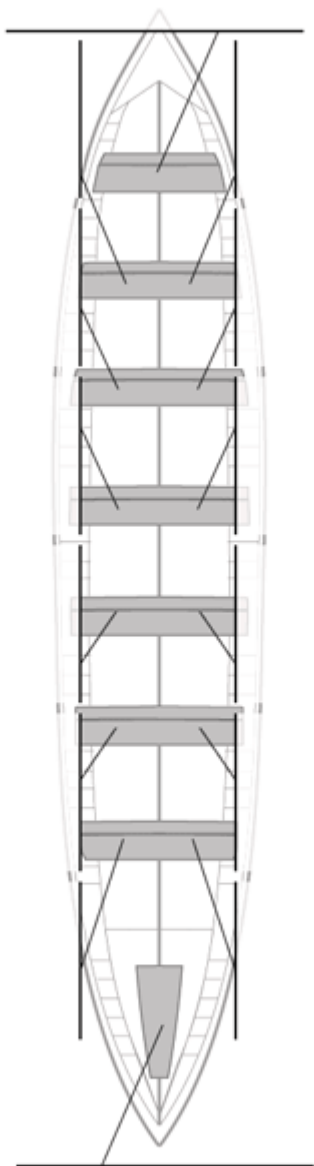

07-08-2004 / II Bandeira Pereira - Puntuable

	Club	Temp	Dif	%	Points
2	ORSA HONDARRIBIA	21:21,35	00:03,72	100.29%	11

Image not found or type unknown

Coach

Image not found or type unknown

Delegue

Firma y sello

Supleánts

Formé:

Prope:

Non prope: