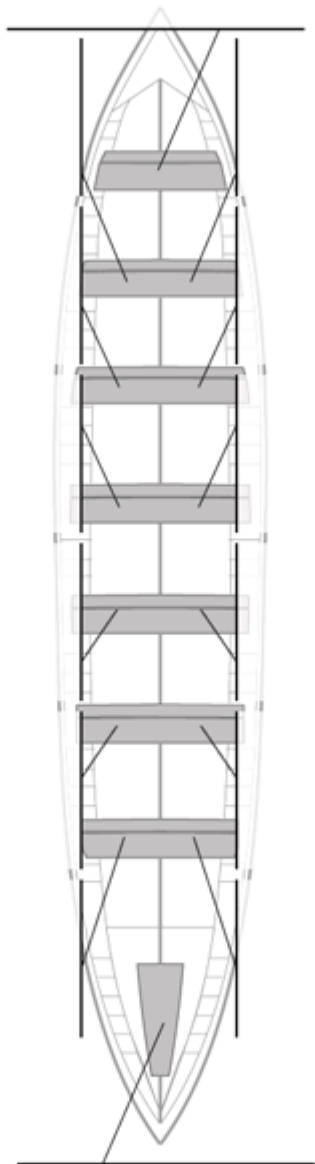

	Club	Temp	Dif	%	Points
9	SDR PEDREÑA	21:52,25	00:50,02	103.96%	4

Image not found or type unknown

Coach

Image not found or type unknown

Delegue

Firma y sello

### Supleánts

Formé:

Prope:

Non prope: