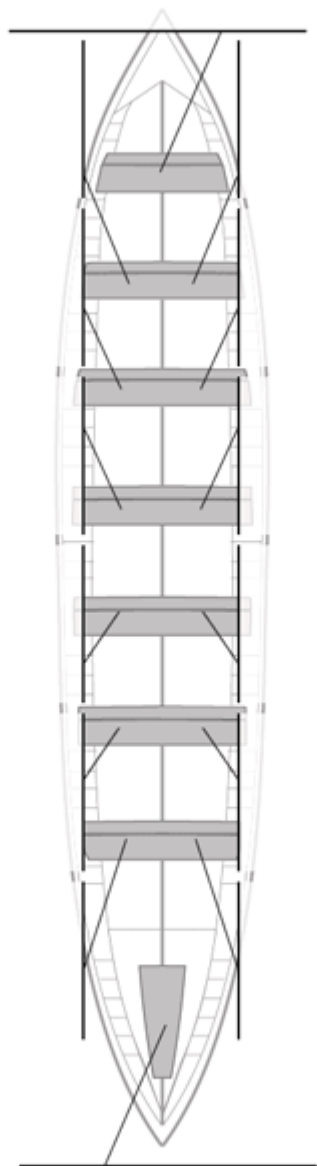

	Club	Temp	Dif	%	Points
6	SDR PEDREÑA	20:19,20	00:19,38	101.62%	7

Image not found or type unknown

Coach

Image not found or type unknown

Delegue

Firma y sello

### Supleánts

Formé:  
 Prope:  
 Non prope: