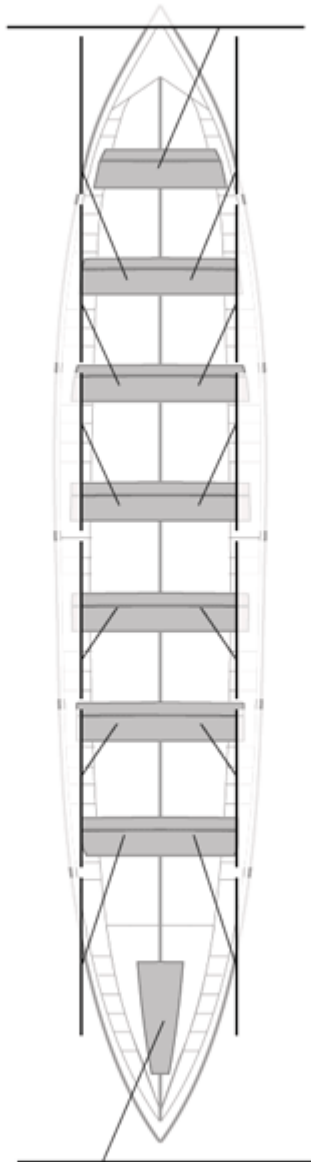

	Club	Temp	Dif	%	Points
2	SDR PEDREÑA	19:45,48	00:12,36	101.05%	11

Image not found or type unknown

Coach

Image not found or type unknown

Delegue

Firma y sello

### Supleánts

Formé:

Prope:

Non prope: