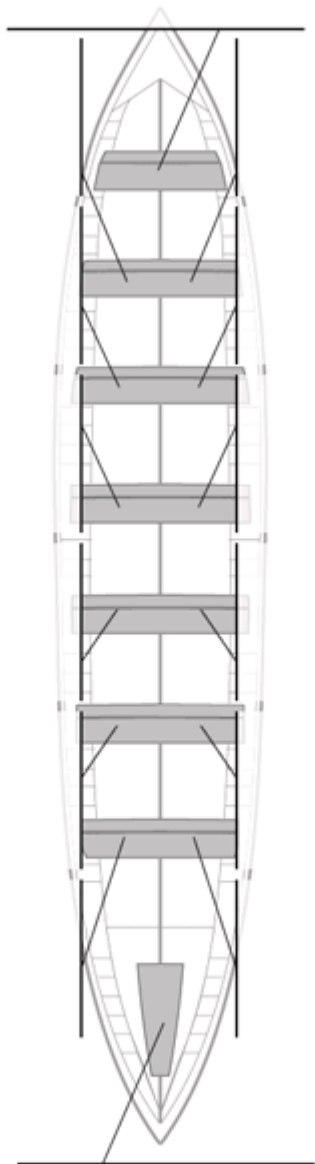

Club	Temp	Dif	%	Points
5	SDR PEDREÑA	20:23,01	00:22,26	101.85%	8

Image not found or type unknown

Coach

Image not found or type unknown

Delegue

Firma y sello

Supleánts

Formé:

Prope:

Non prope: