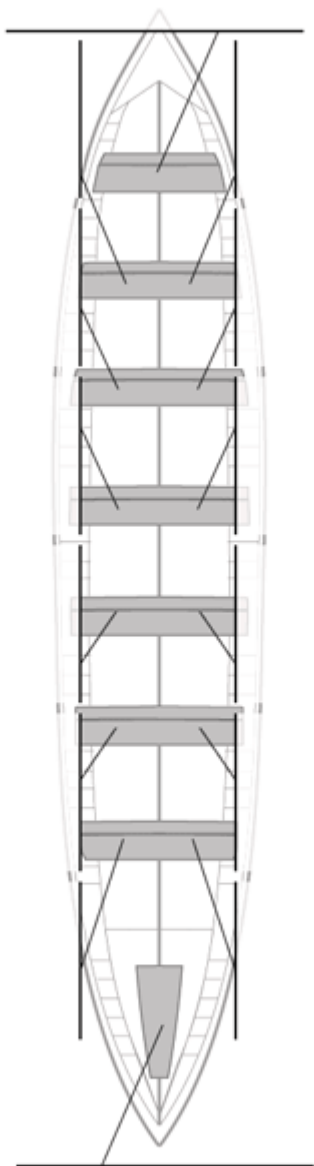

	Club	Temp	Dif	%	Points
10	SDR PEDREÑA	20:26,34	00:39,22	103.30%	3

Image not found or type unknown

Coach

Image not found or type unknown

Delegue

Firma y sello

### Supleánts

Formé:

Prope:

Non prope: