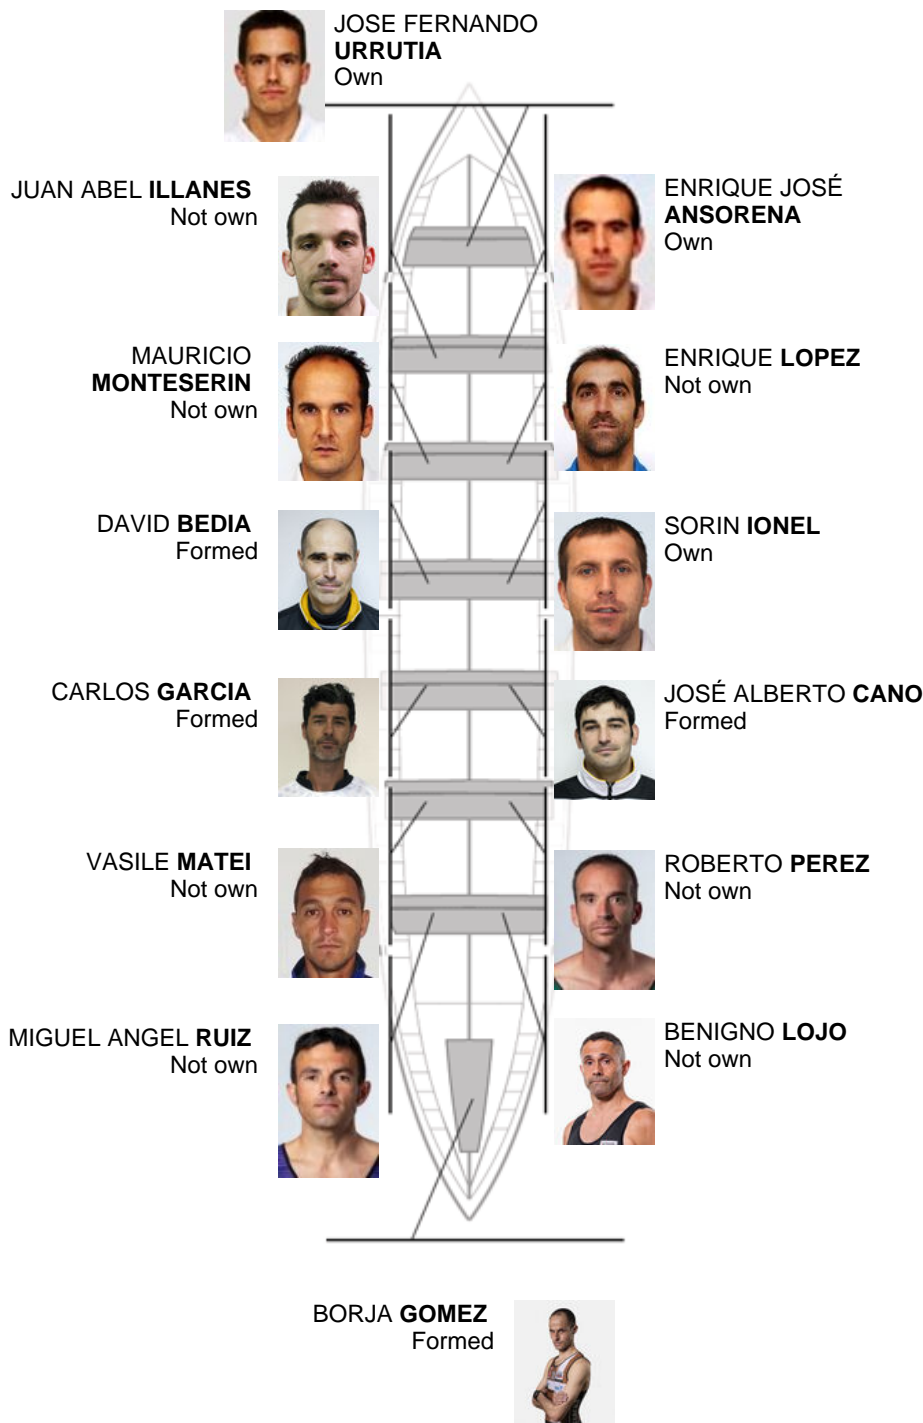

	Club	Time	Dif.	%	Points
4	SDR PEDREÑA	20:39,78	00:09.92	100.80%	9

Image not found or name unknown

Enrique Lopez Martinez

Coach

Enrique Lopez Martinez

Delegate

EZEQUIEL

GUEVARA

Firma y sello

Subtitutes

Rower

~~ANGEL~~

~~SERRADILLA~~

SERRADILLA

Not own

Not own