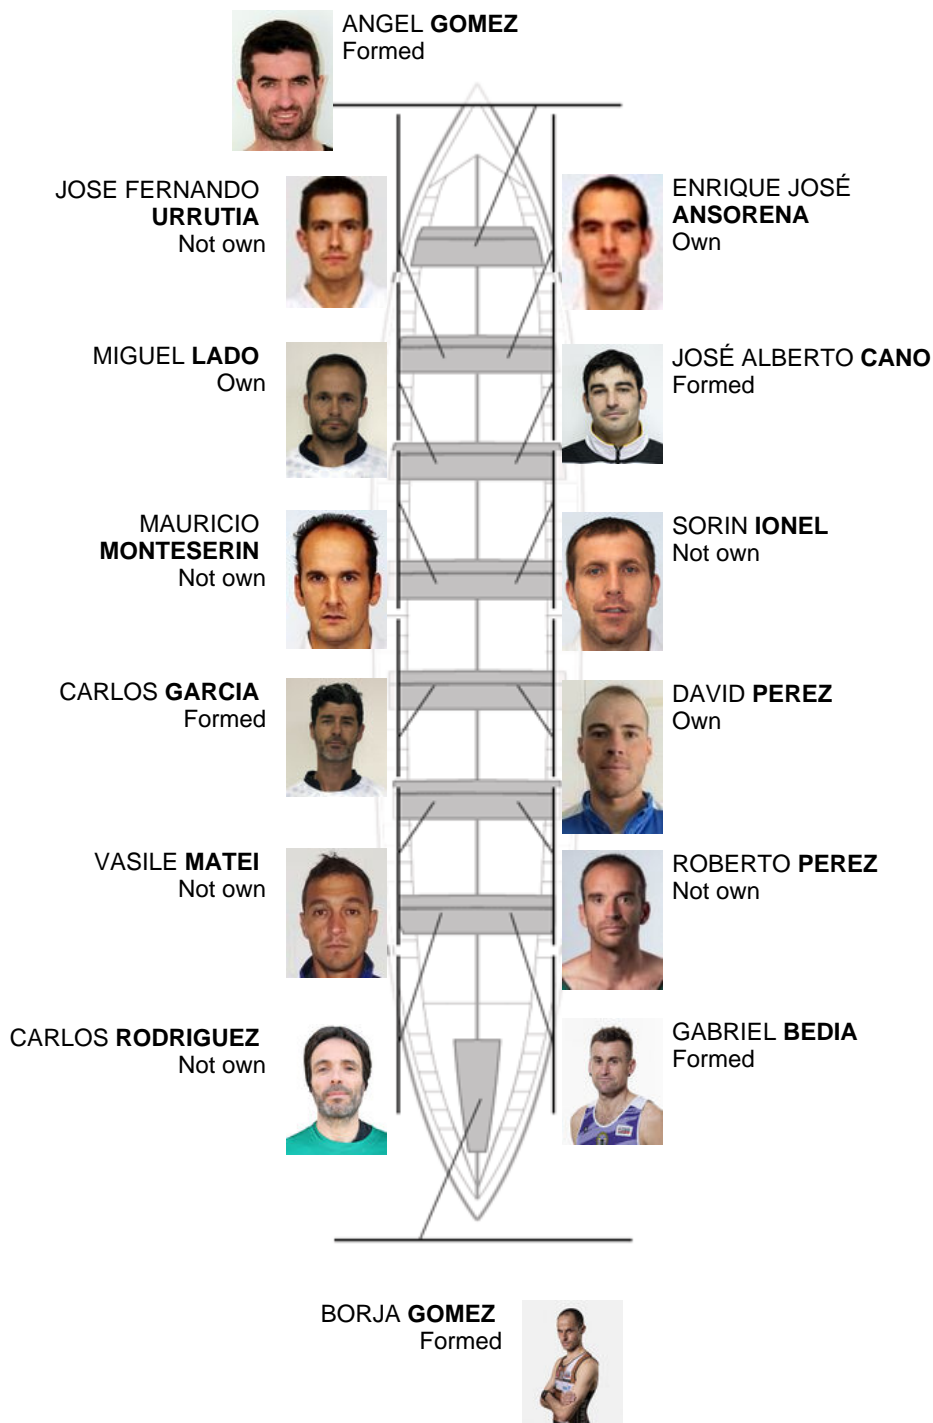

	Club	Time	Dif.	%	Points
7	SDR PEDREÑA	19:51,52	00:19.54	101.66%	6

Coach
Angel
Gomez Bedia

Delegate
CALIXTO
PRESMANES

Firma y sello

Subtitutes

Rower
DAVID BIEYRO
Not own

Formed:5
Own: 3
Not own: 6