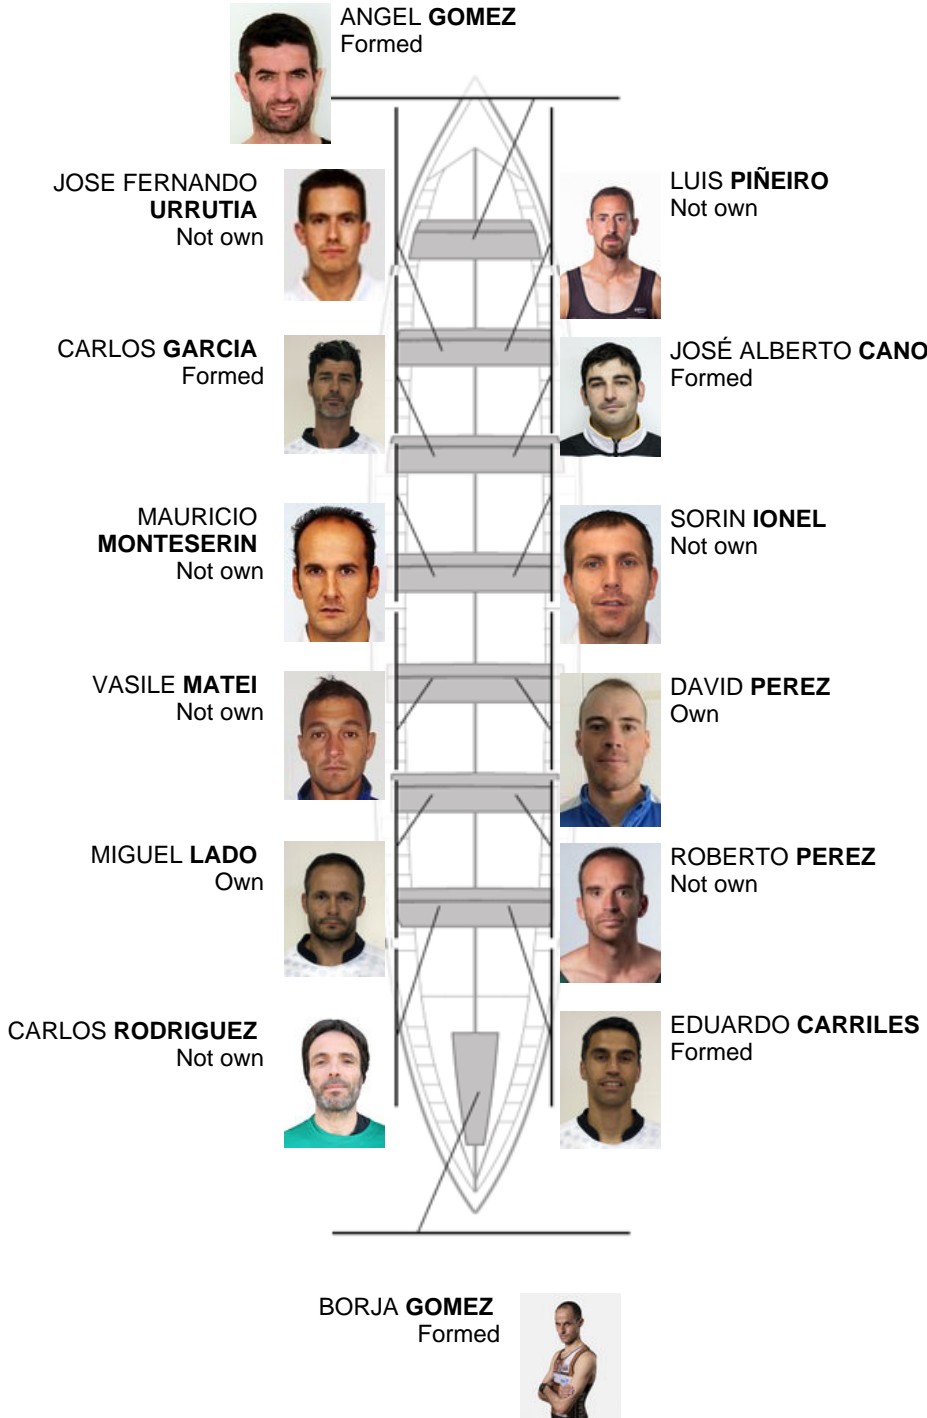

	Club	Time	Dif.	%	Points
6	SDR PEDREÑA	21:08,10	00:13.67	101.08%	7

Coach
Angel
Gomez Bedia

Delegate
CALIXTO
PRESMANES

Firma y sello

Subtitutes

Rower
~~ANGEL GOMEZ~~
~~BEDIA~~
ANSORENA
Not own
Own

Formed:5
Own: 2
Not own: 7