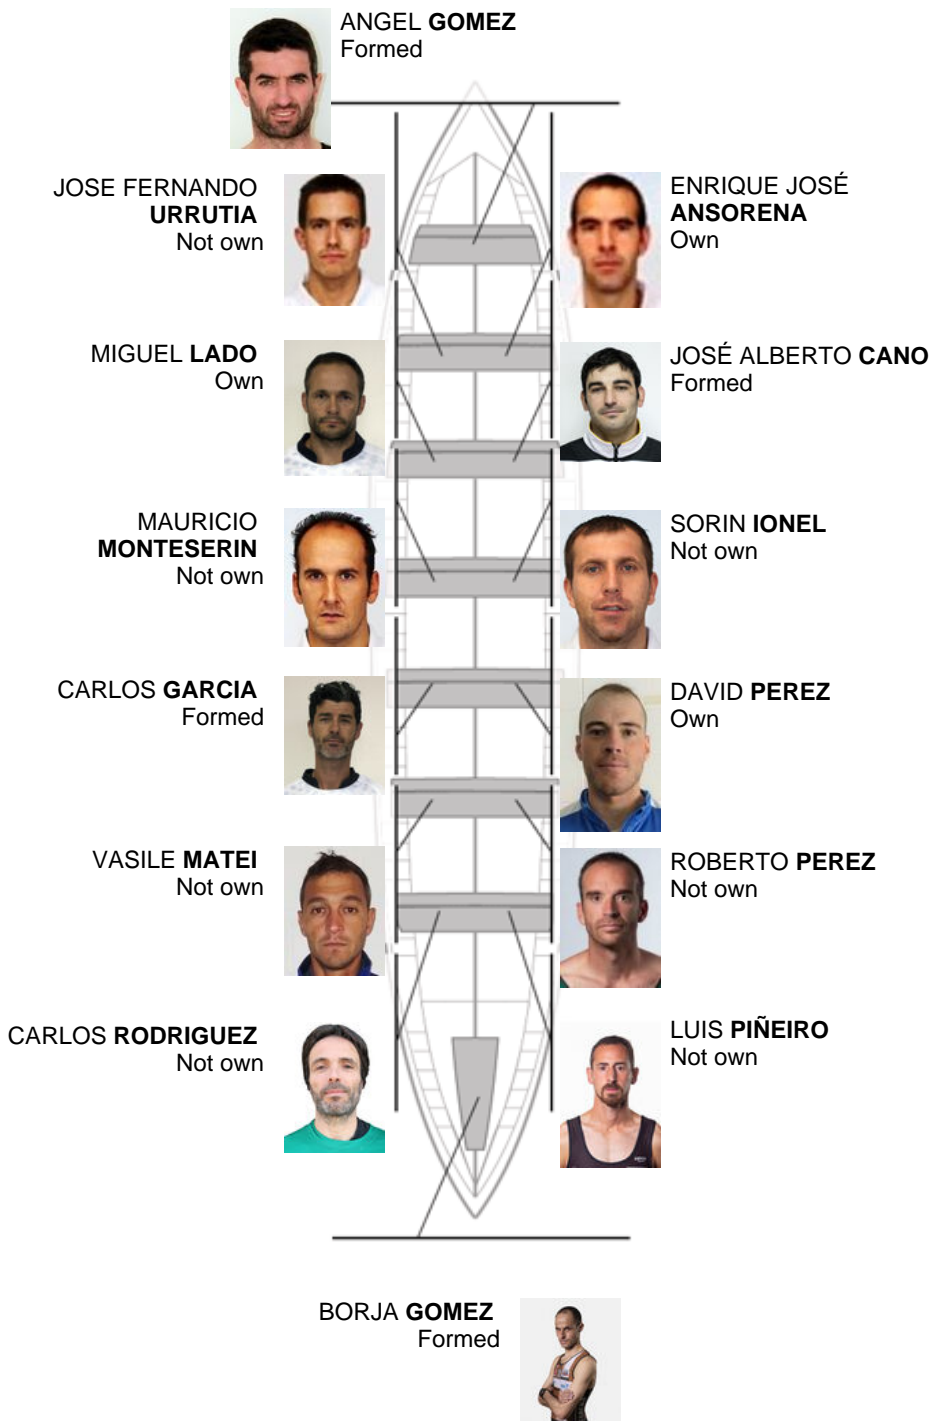

	Club	Time	Dif.	%	Points
10	SDR PEDREÑA	20:37,94	00:30.86	102.55%	3

Coach  
Angel  
**Gomez Bedia**

Delegate  
CALIXTO  
**PRESMANES**

Firma y sello

**Subtitutes**

Rower  
**ANGEL BERNAL**  
Not own

**Formed: 4**  
**Own: 3**  
**Not own: 7**