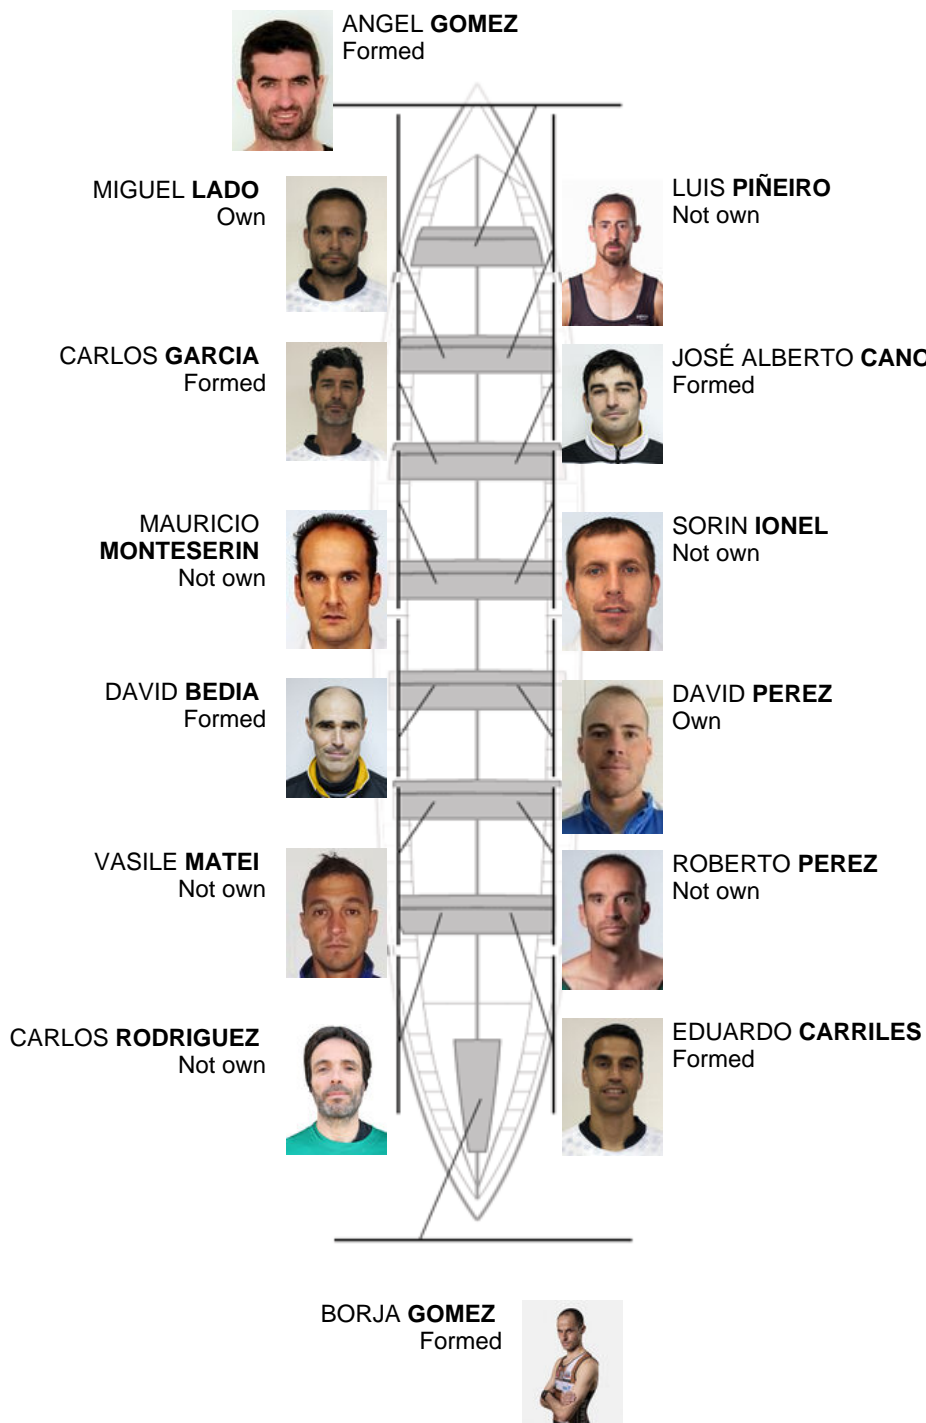

	Club	Time	Dif.	%	Points
3	SDR PEDREÑA	20:15,10	00:07.64	100.63%	10

Coach  
Angel  
**Gomez Bedia**

Delegate  
CALIXTO  
**PRESMANES**

Firma y sello

### Subtitutes

Rower  
~~BORJA GOMEZ~~  
~~EDUARDO CARRILES~~  
~~ROBERTO PEREZ~~  
~~DAVID PEREZ~~  
Not own  
Not own

Formed:6

Own: 2

Not own: 6