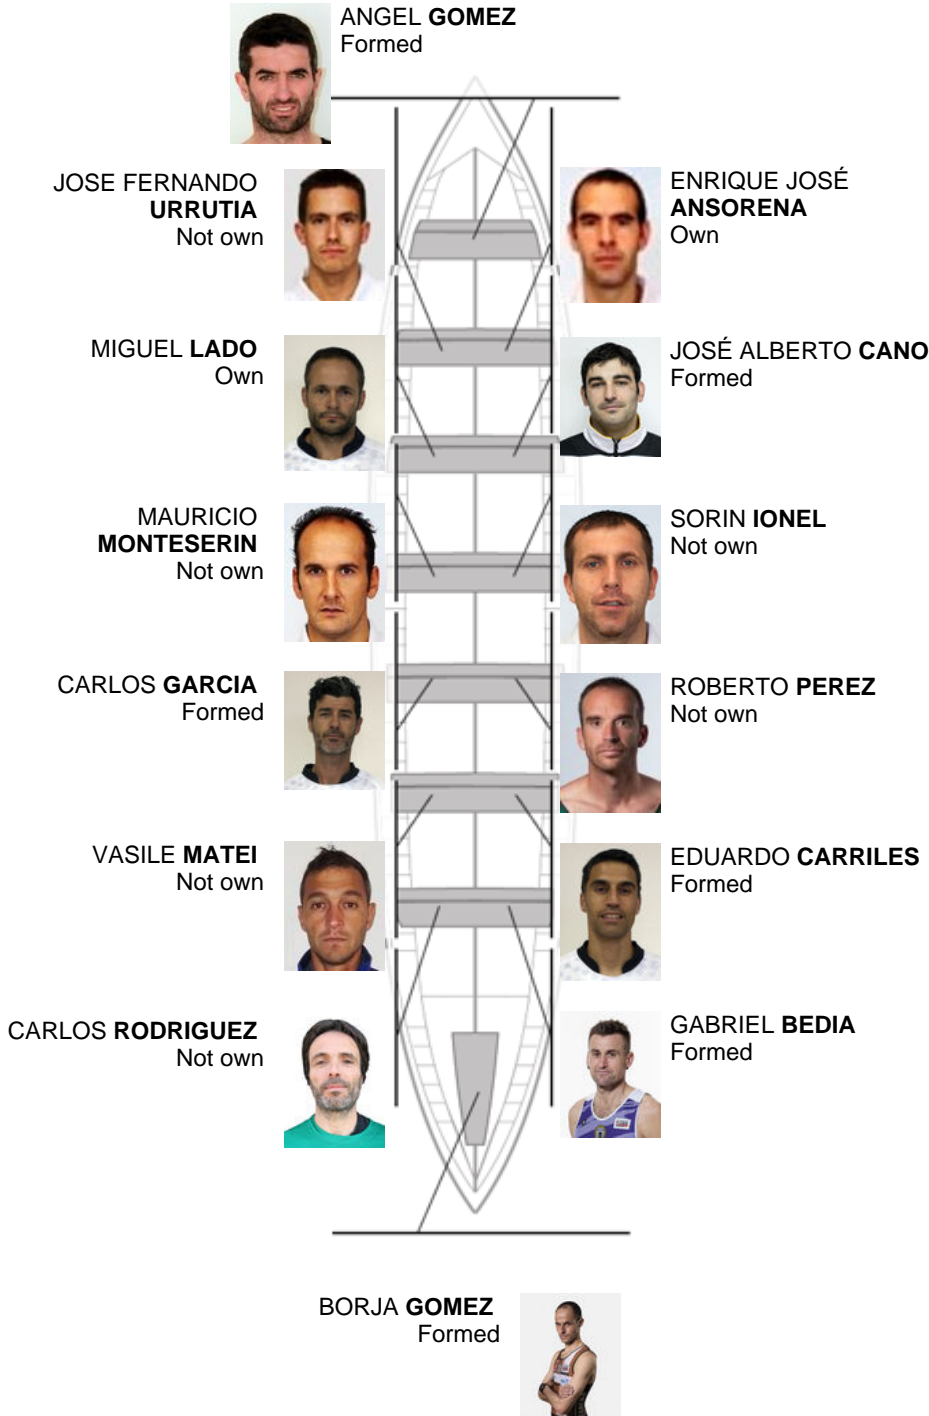

	Club	Time	Dif.	%	Points
8	SDR PEDREÑA	20:53,03	00:24.59	102.00%	5

Coach
Angel
Gomez Bedia

Delegate
CALIXTO
PRESMANES

Firma y sello

Subtitutes

Rower
DANIEL ANGEL BERNAL
Not own

Formed:6
Own: 2
Not own: 6