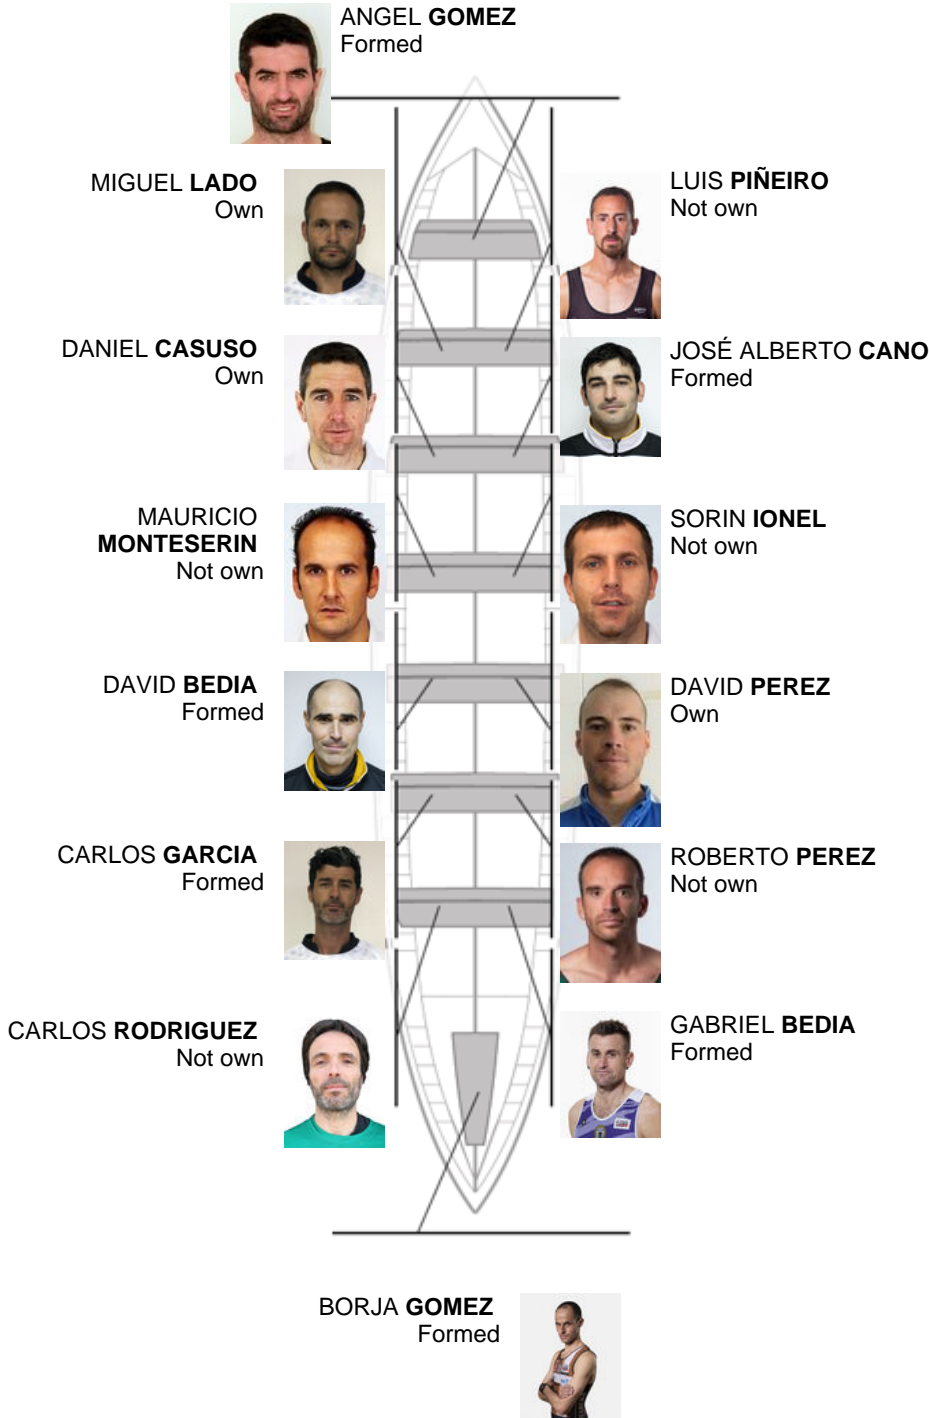

	Club	Time	Dif.	%	Points
2	SDR PEDREÑA	19:38,64	00:10.04	100.85%	11

Coach
Angel
Gomez Bedia

Delegate
CALIXTO
PRESMANES

Firma y sello

Subtitutes

Rower
~~ROSENDO~~
~~GARBAJANO~~
~~INSORIANA~~
Not rowed
Not own