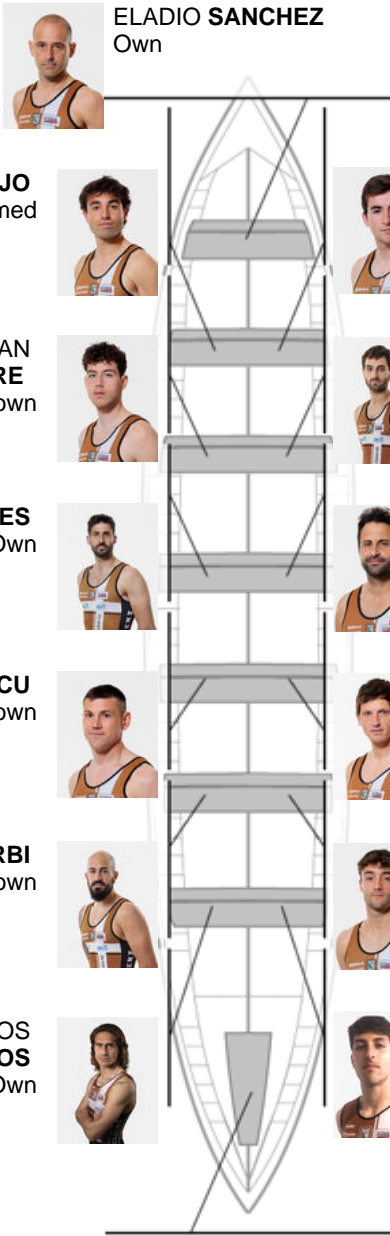

	Club	Time	Dif.	%	Points
4	ZIERBENA BAHIAS DE BIZKAIA	21:07,61	00:34.76	102.81%	9

Coach
DANIEL
PEREZ

Delegate
JOSE LUIS
HERRERIAS
ELOSEGUI

Firma y sello

Subtitutes

Ripper
~~ARISBEGEN~~
~~ELIZABET~~
Riotroch

BORJA GOMEZ
Captain
Own

Formed:3
Own: 6
Not own: 5