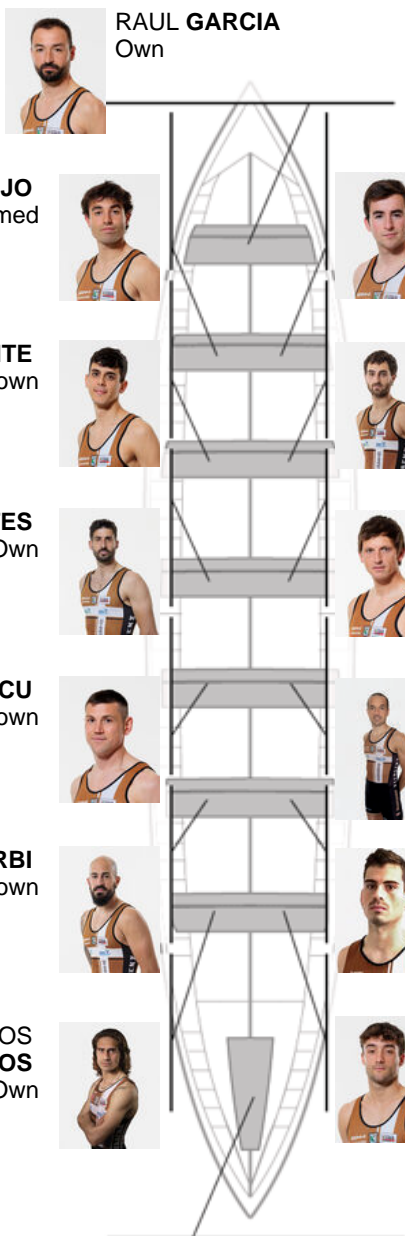

	Club	Time	Dif.	%	Points
2	ZIERBENA BAHIAS DE BIZKAIA	19:59,52	00:04.26	100.35%	11

Coach
DANIEL
PEREZ

Delegate
JOSE LUIS
HERRERIAS
ELOSEGUI

Firma y sello

Subtitutes

Ripper
~~ABEL VICENTE~~
~~ISMAEL MONTES~~
Sotmed