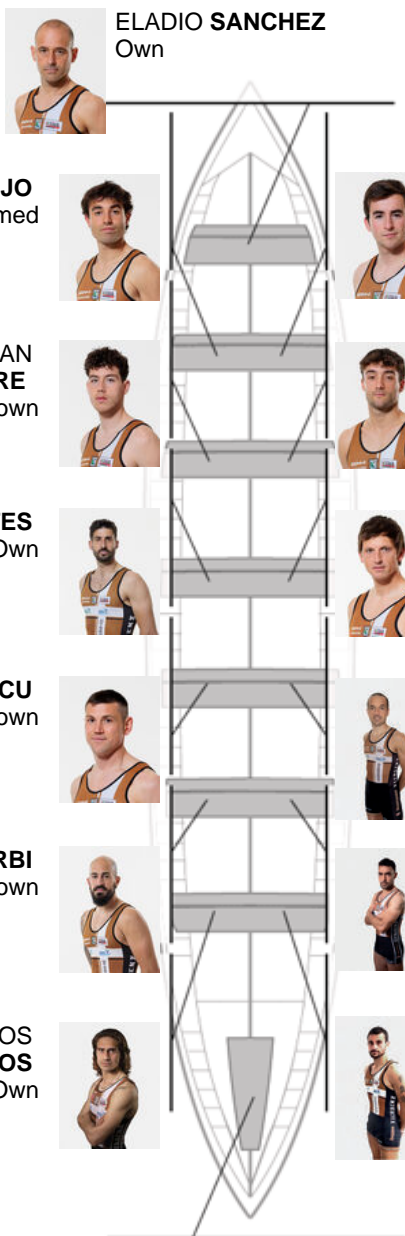

| | Club | Time | Dif. | % | Points |
|---|----------------------------|----------|----------|---------|--------|
| 5 | ZIERBENA BAHIAS DE BIZKAIA | 20:43,24 | 00:29.04 | 102.39% | 8 |

Coach
DANIEL
PEREZ

Delegate
JOSE LUIS
HERRERIAS
ELOSEGUI

Firma y sello

Subtitutes

Ripper
SERGIO RISCO
BIZKAIA

Electroch

BORJA GOMEZ
Captain
Own

Formed:3
Own: 7
Not own: 4