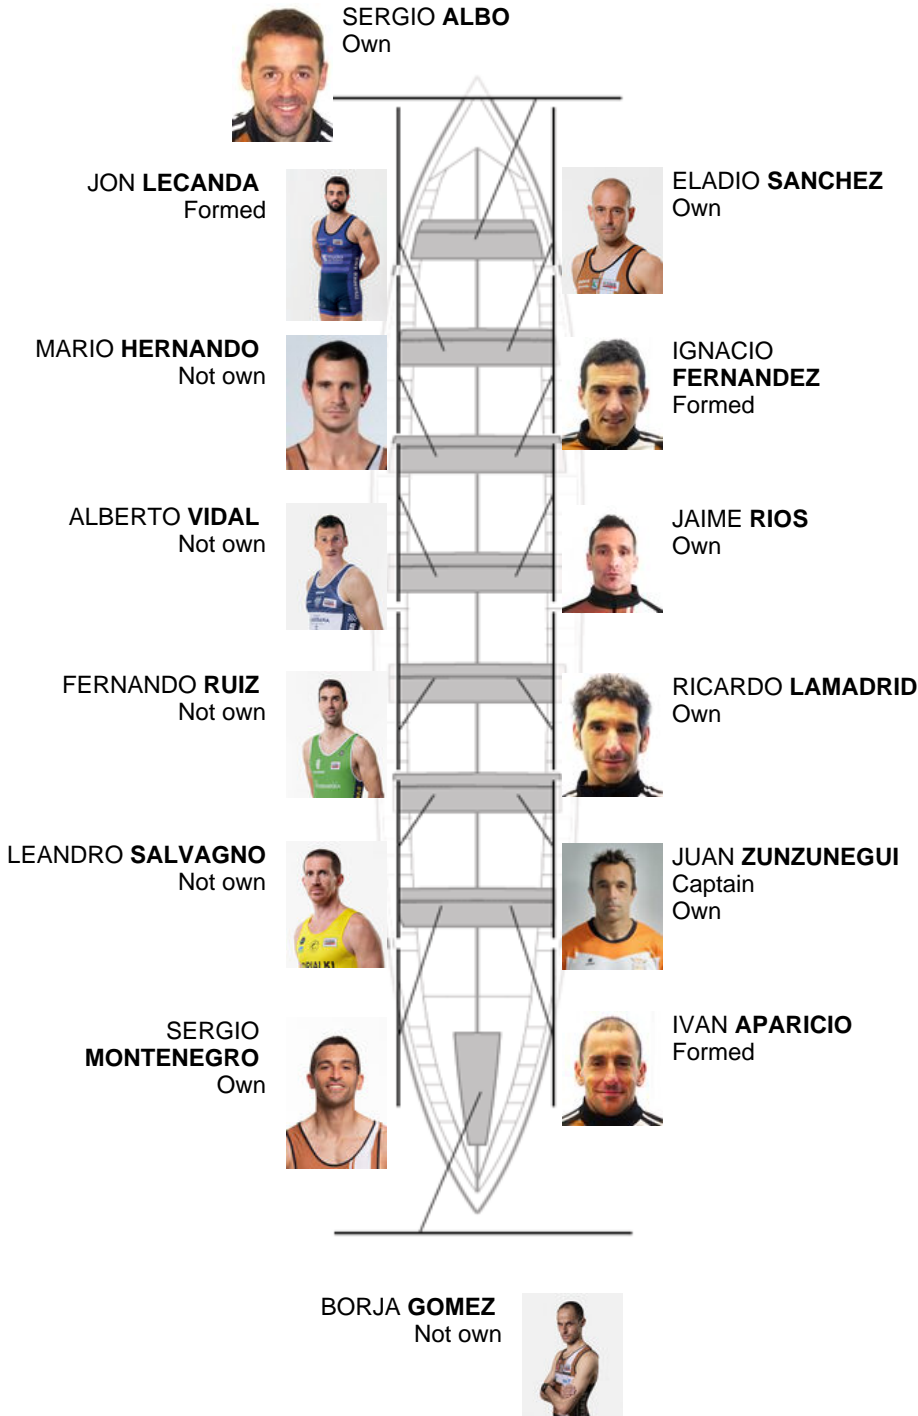

Club	Time	Dif.	%	Points
7	ZIERBENA BAHIAS DE BIZKAIA	20:48,70	00:46.44	103.86%	6

Firma y sello

Subtitutes

Not used

Formed:3
Own: 6
Not own: 5