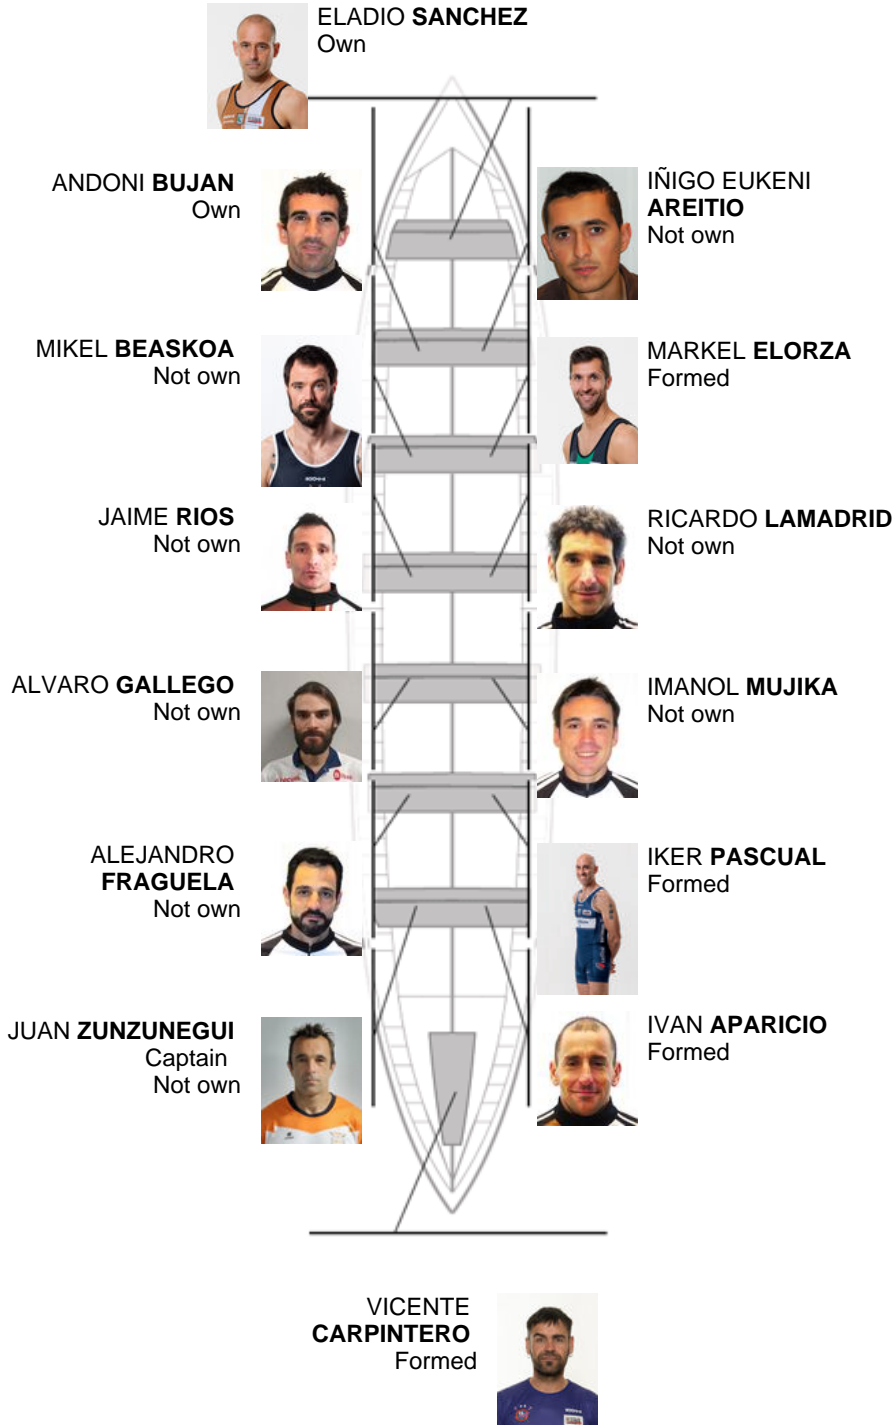

	Club	Time	Dif.	%	Points
6	ZIERBENA BAHIAS DE BIZKAIA	19:44,30	00:17.06	101.46%	7

Coach
JUAN
ZUNZUNEGI

Delegate
JOSE MANUEL
ORTIZ TAJADA

Firma y sello

Subtitutes

Rower
~~SERGIO GARCIA~~
SILVIU
BARBESKAIN
GARCIA
Not own
Formed