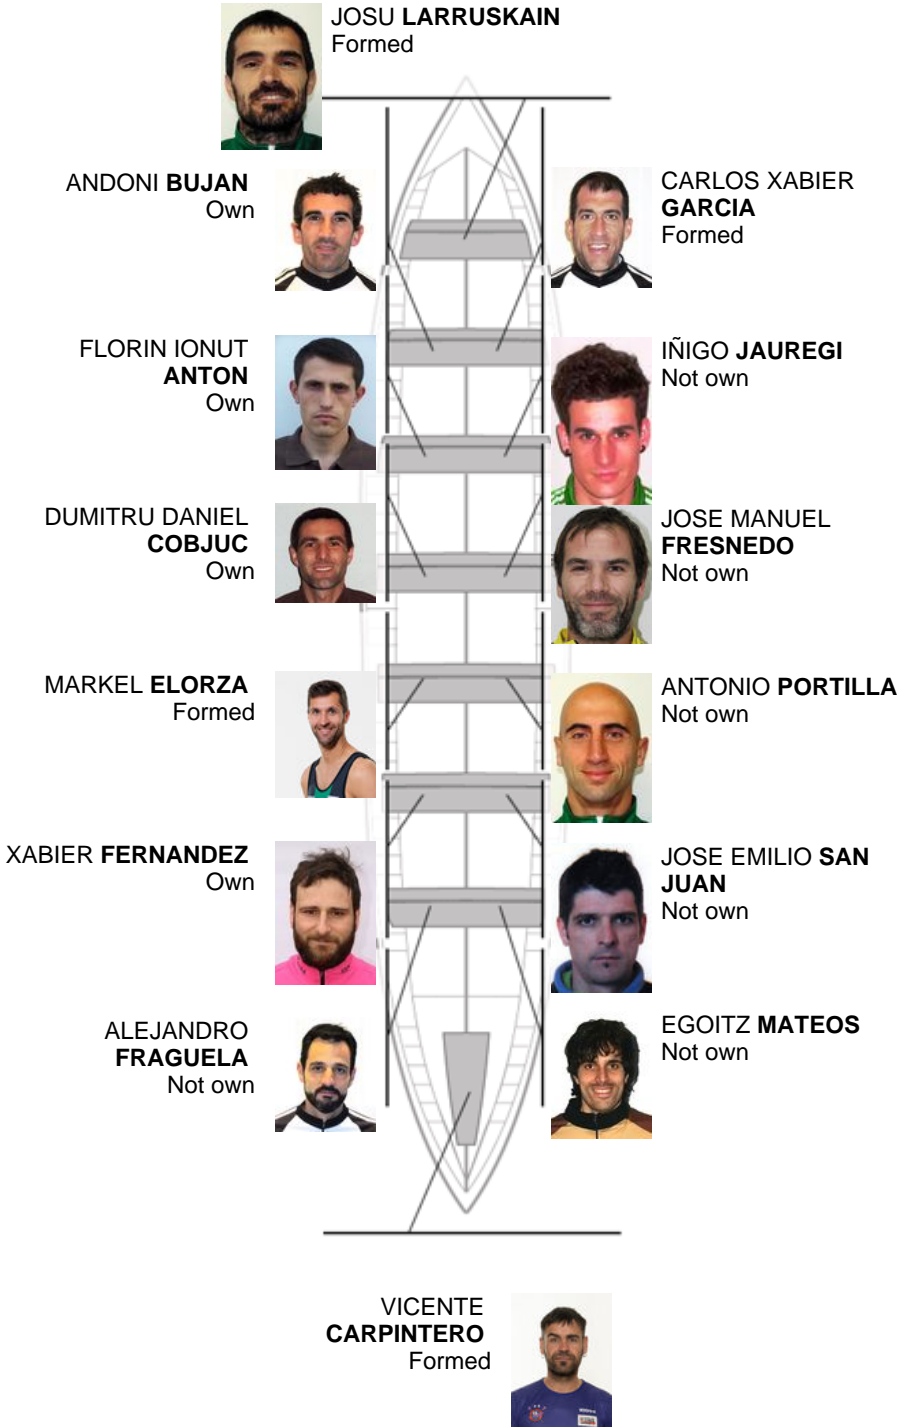

	Club	Time	Dif.	%	Points
12	ZIERBENA BAHIAS DE BIZKAIA	20:55,48	00:49.65	104.11%	1

Coach  
PATXI  
FRANCES

Delegate  
JOSE LUIS  
HERRERIAS  
ELOSEGUI

Firma y sello

**Subtitutes**

~~Ripper~~  
~~DE LA~~  
~~DE LA~~  
~~DE LA~~

Not own

**Formed:4**  
**Own: 4**  
**Not own: 6**