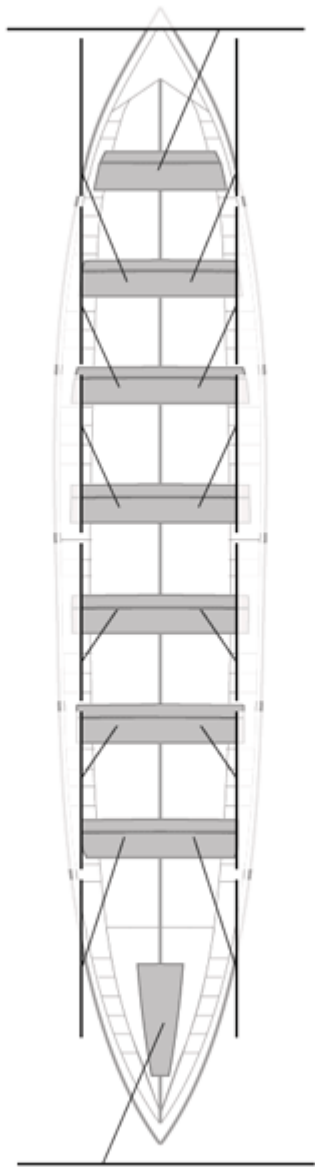

	Club	Temp	Dif	%	Points
1	CASTREÑA	19:43,77	 	100,00%	12

Image not found or type unknown

Coach

Image not found or type unknown

Delegue

Firma y sello

Supleánts

Formé:

Prope:

Non prope: