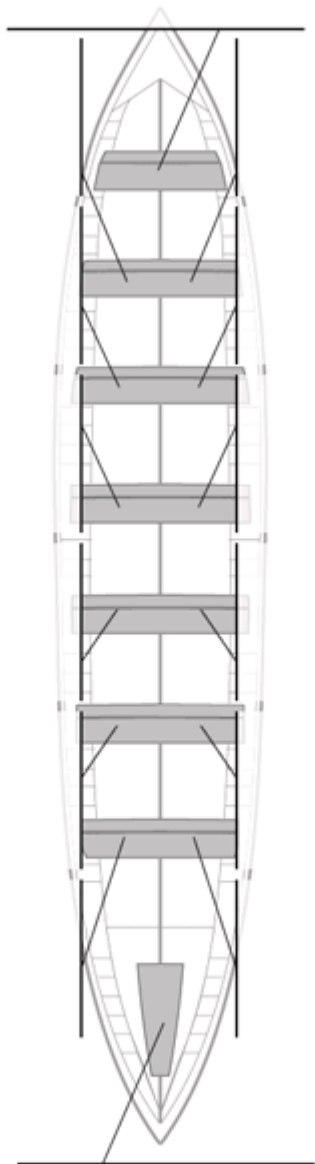

07-07-2007 / V Bandeira. Outón Xunqueiriña - Puntuable

	Club	Temp	Dif	%	Points
6	CASTREÑA	21:25,08	00:24,06	101.91%	7

Image not found or type unknown

Coach

Image not found or type unknown

Delegue

Firma y sello

Supleánts

Formé:

Prope:

Non prope: