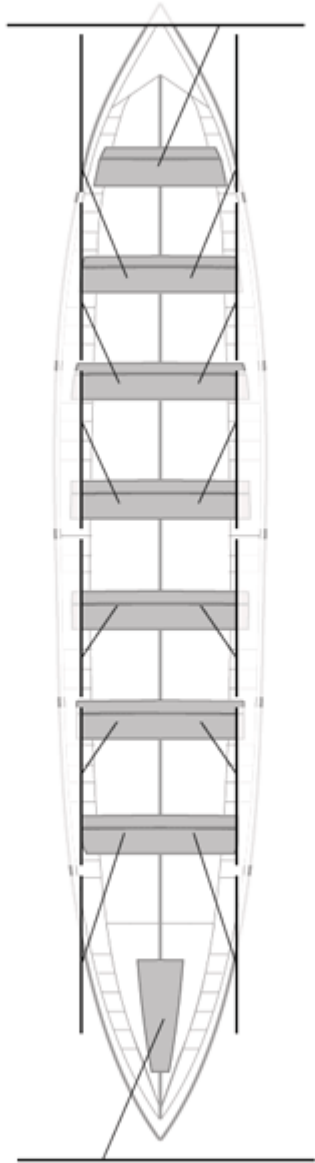

	Club	Time	Dif.	%	Points
1	CASTREÑA	19:25,38	 	100,00%	12

Image not found or type unknown

Coach

Image not found or type unknown

Delegate

Firma y sello

Subtitutes

Formed: