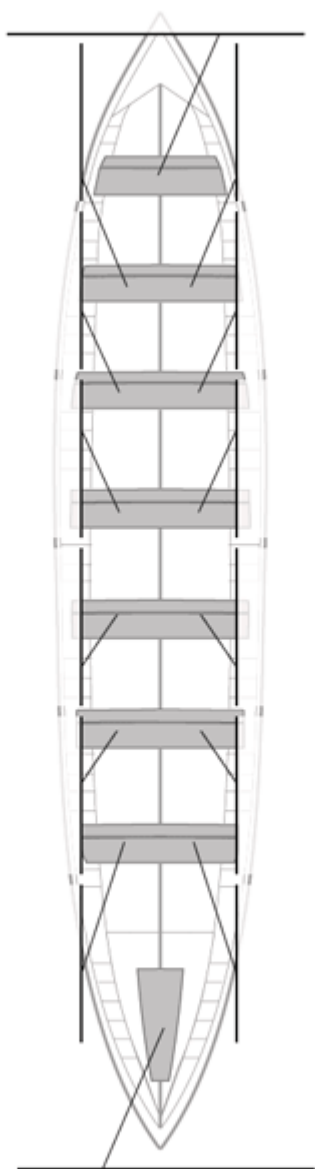

	Club	Time	Dif.	%	Points
11	SAMERTOLAMEU FANDICOSTA	20:09,25	00:52,25	104.52%	2

Image not found or type unknown

Coach

Image not found or type unknown

Delegate

Firma y sello

Subtitutes

Formed: