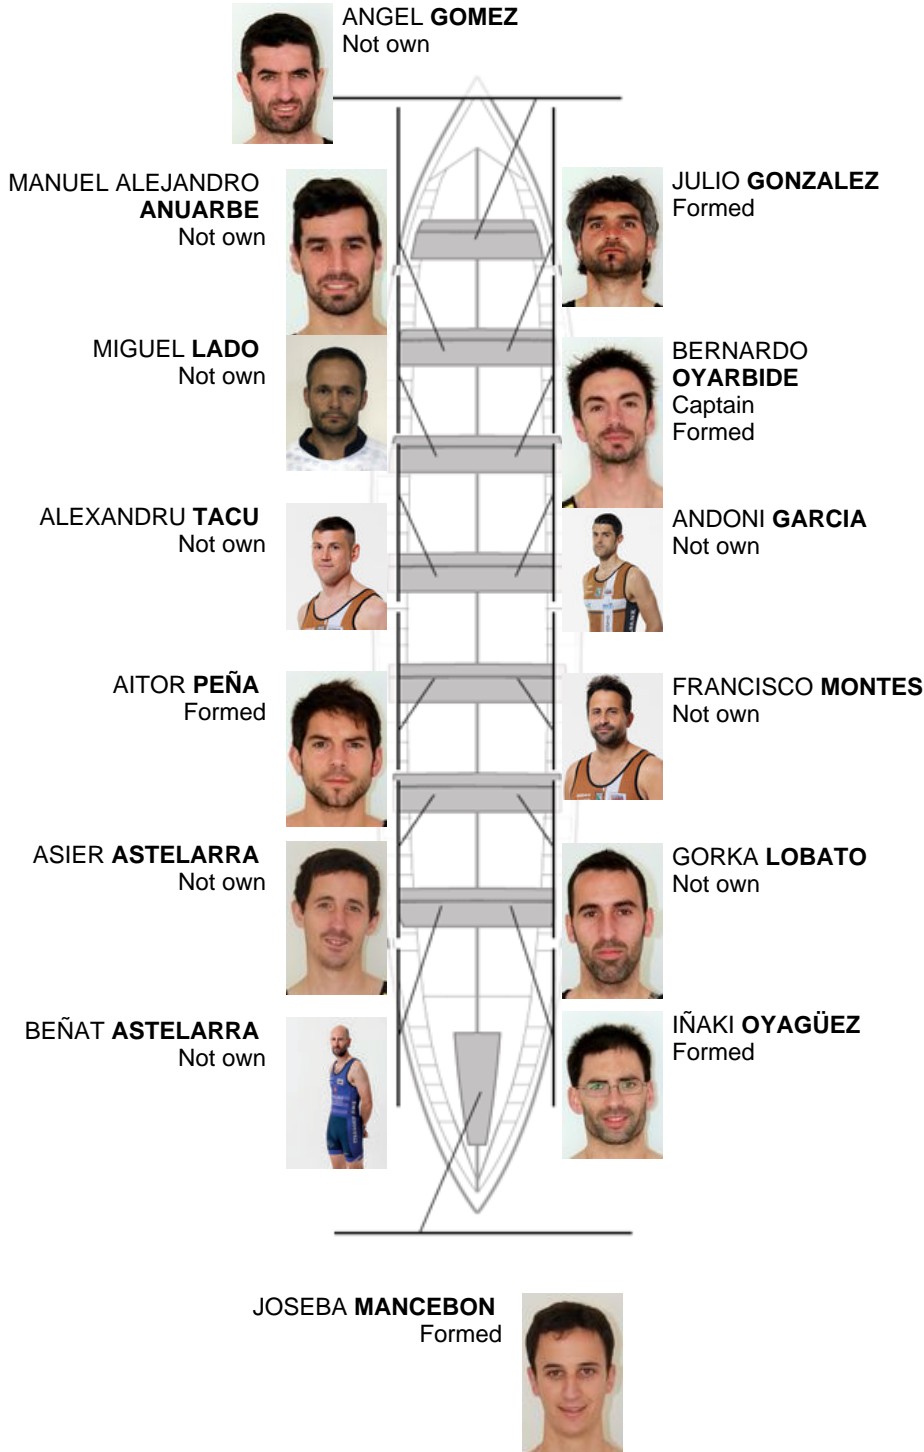

	Club	Time	Dif.	%	Points
11	PORTUGALETE EULEN	20:55,70	00:59.78	104.99%	2

Coach  
ÁNGEL  
GÓMEZ

Delegate  
ANDONI  
TIRADO

Firma y sello

**Subtitutes**

Ripper  
~~MANCEBON~~  
~~BARBERO~~  
Not own

**Formed:5**  
**Own:**  
**Not own: 9**