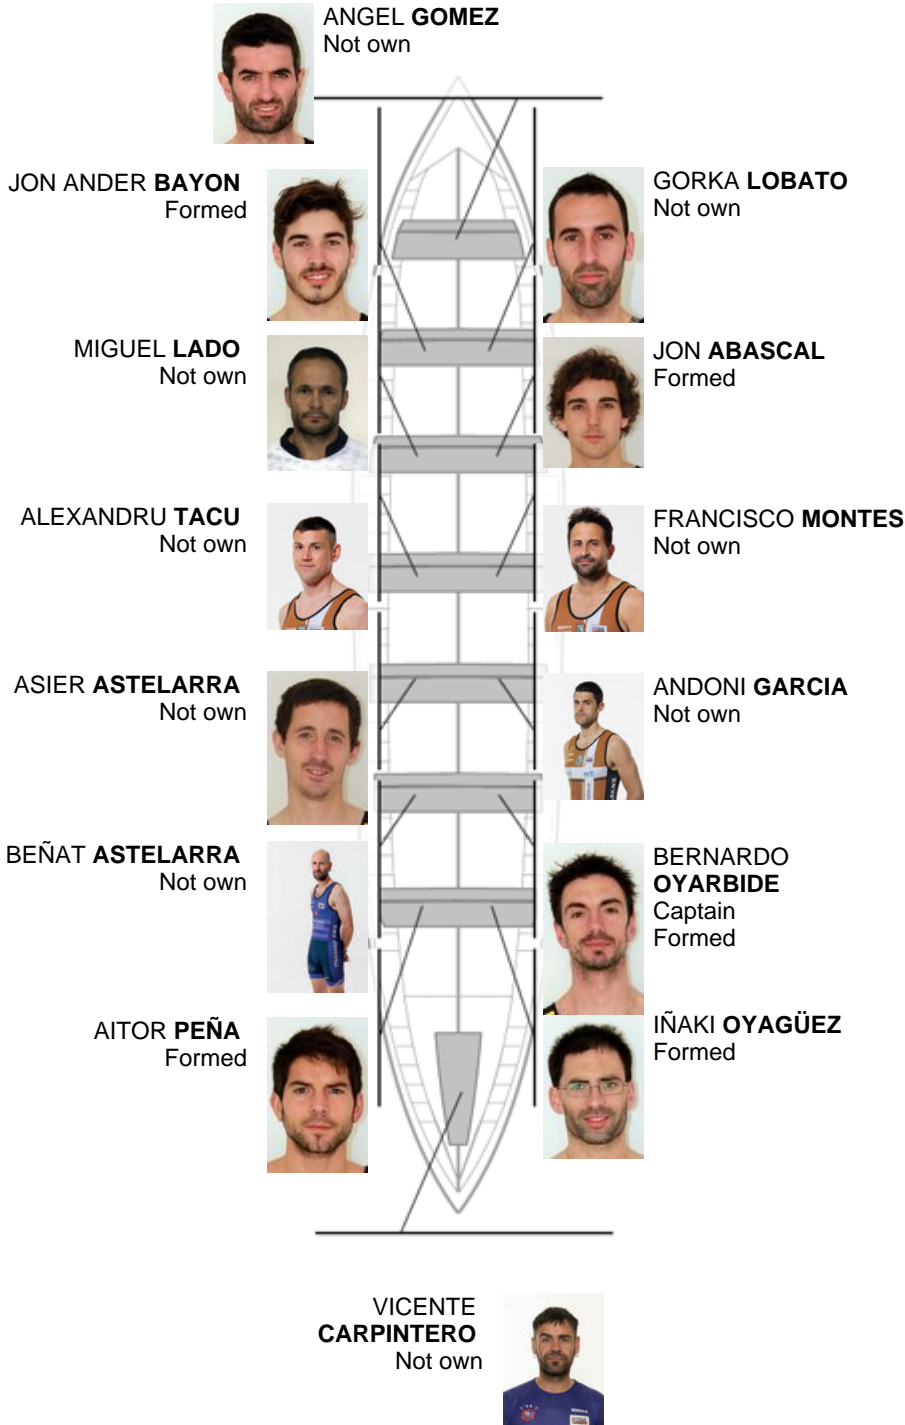

07-10-2016 / V Bandera Eusko Label - Scoring

	Club	Time	Dif.	%	Points
7	PORTUGALETE EULEN	20:31,40	00:31.14	102.59%	6

Coach
ÁNGEL GÓMEZ

Delegate
KARLOS BELASKO

Firma y sello

Subtitutes

Ripper
~~ANUARBE EORMED~~
ANUARBE EORMED
Owned
Not own