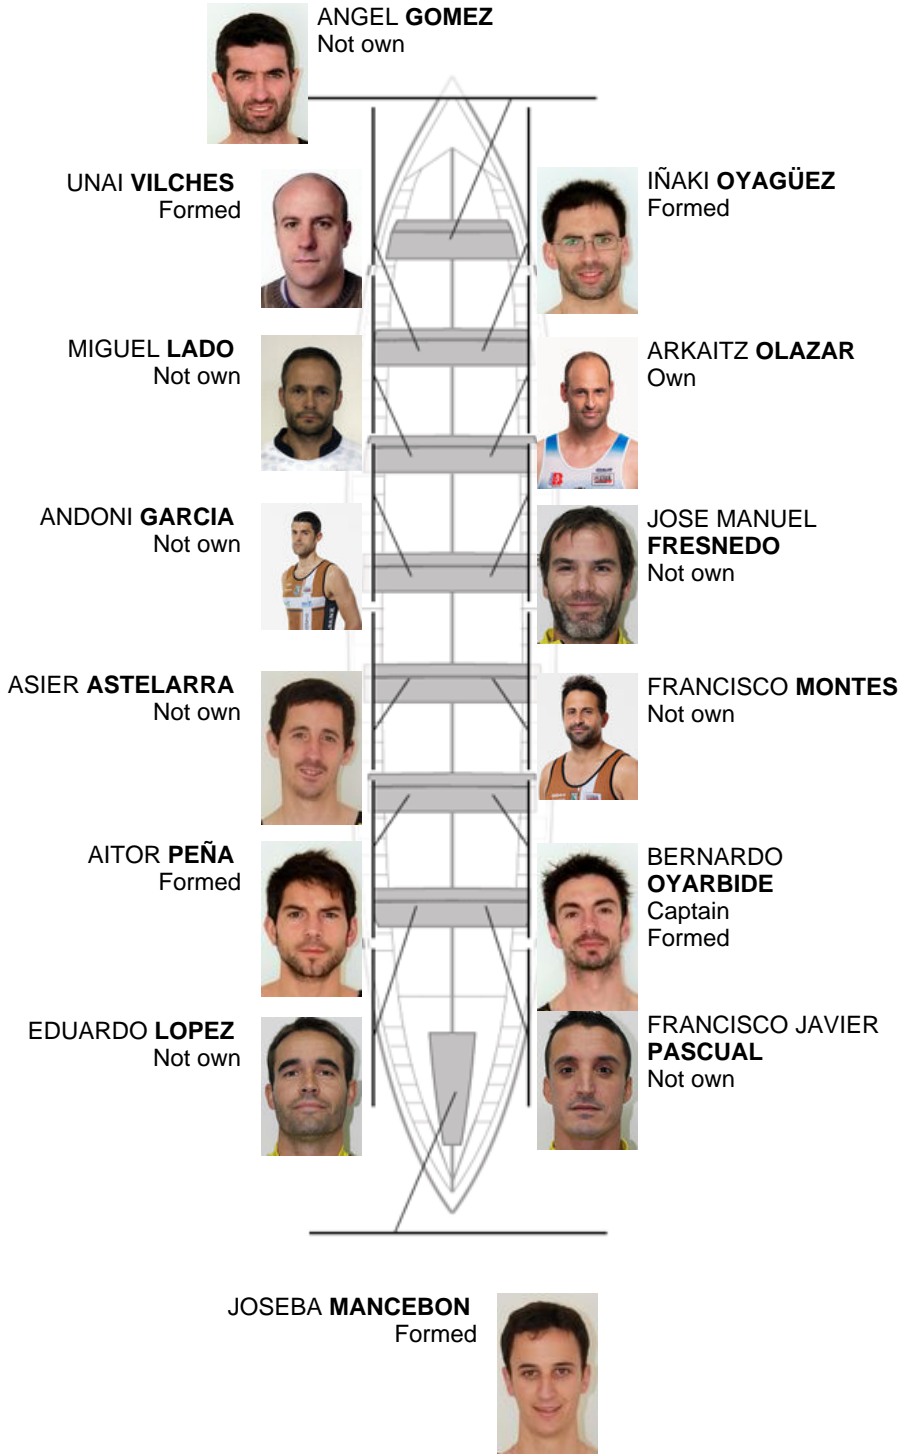

	Club	Time	Dif.	%	Points
2	PORTUGALETE EULEN	40:46,84	00:00.44	100.03%	5

Coach
ÁNGEL GÓMEZ

Delegate
KARLOS BELASKO

Firma y sello

Subtitutes

Ripper
CARRETERO SUREZARREN
Riotmed

Formed:5
Own: 1
Not own: 8