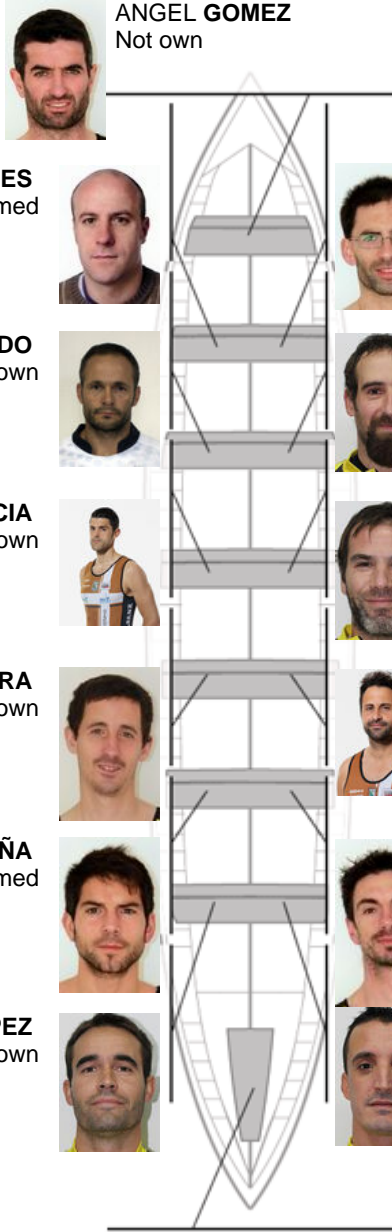

	Club	Time	Dif.	%	Points
3	PORTUGALETE EULEN	20:42,70	00:04.24	100.34%	2

Coach  
ÁNGEL  
GÓMEZ

Delegate  
AITOR  
URIBARRI

Firma y sello

**Subtitutes**

Ripper  
~~OSORIOZ~~  
~~SALZEBON~~  
Formed

ANGEL GOMEZ  
Not own