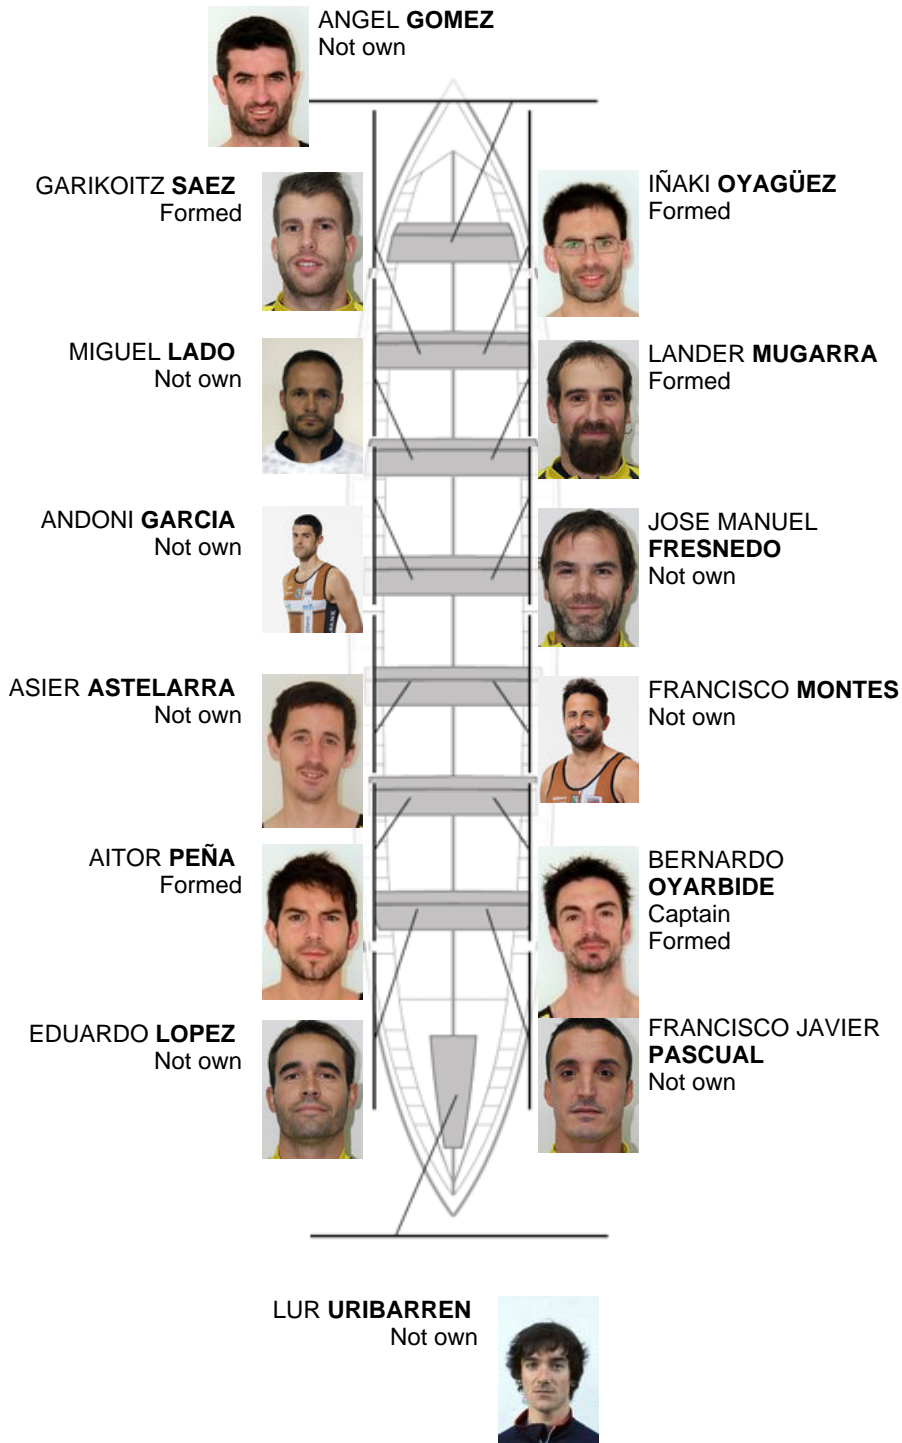

08-23-2015 / XXXIV Bandera Noble Villa de Portugalete - Scoring

	Club	Time	Dif.	%	Points
11	PORTUGALETE EULEN	20:11,30	00:38.80	103.30%	2

Coach  
ÁNGEL  
GÓMEZ

Delegate  
KARLOS  
GANDOY

Firma y sello

Subtitutes

Ripper  
BORJA  
MAZON

Owned

Formed:5

Own:

Not own: 9