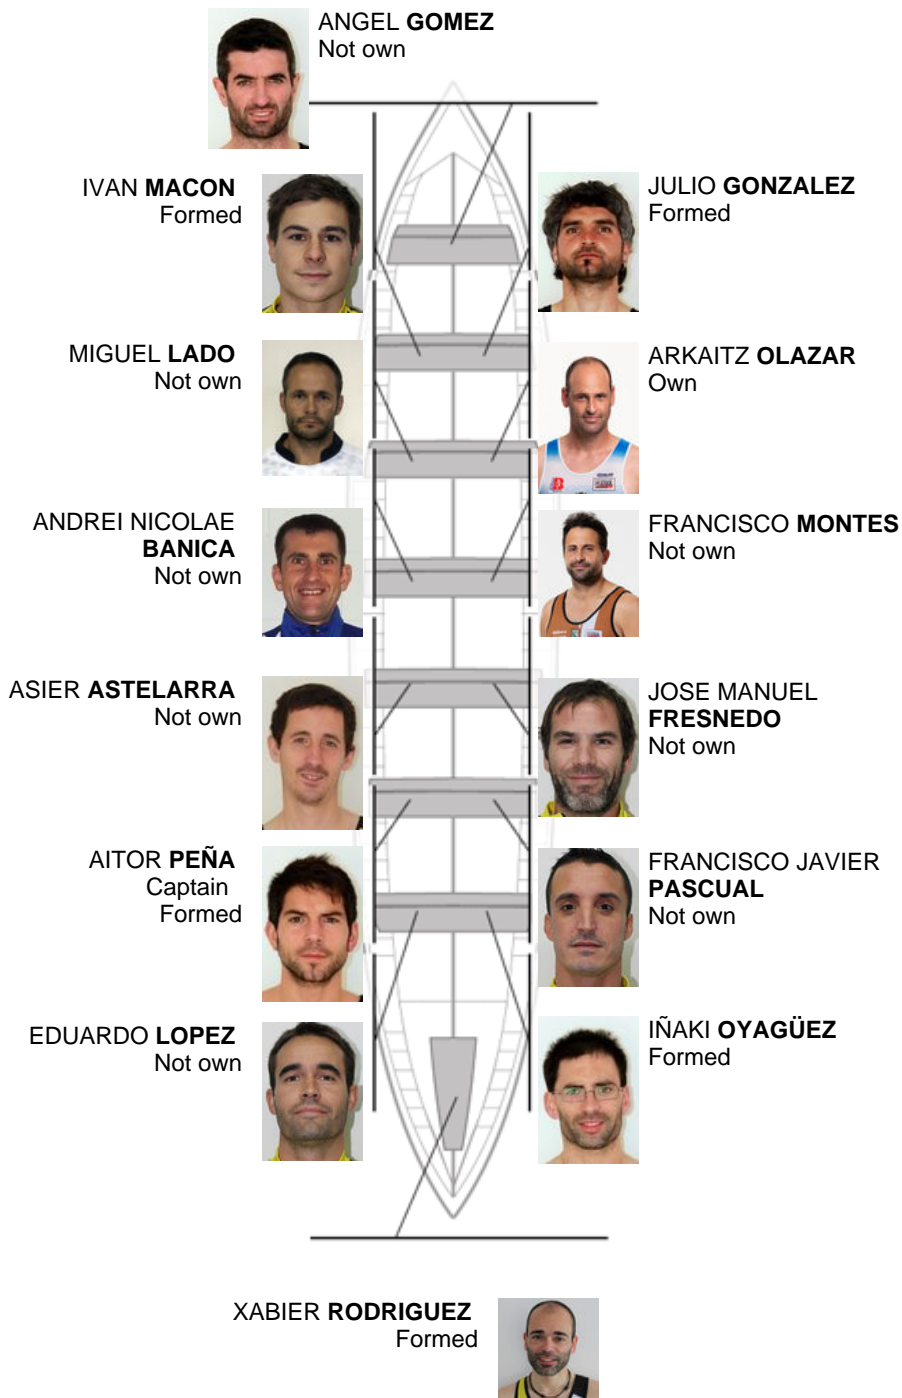

	Club	Time	Dif.	%	Points
11	PORTUGALETE EULEN	20:26,14	00:31.42	102.62%	2

Coach  
ÁNGEL  
GÓMEZ

Delegate  
KARMELO  
RODRIGUEZ

Firma y sello

**Subtitutes**

Ripper  
~~SEBASTIÁN~~  
~~SUREDA~~

Notmed

**Formed:5**  
**Own: 1**  
**Not own: 8**