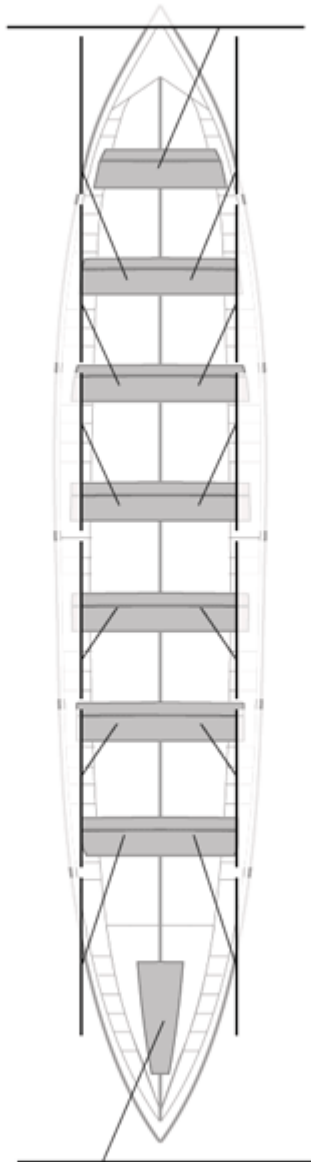

	Club	Time	Dif.	%	Points
3	ASTILLERO - REPSOL ELECTRICIDAD Y GAS	19:47,89	00:06,38	100,54%	0

Image not found or type unknown

Coach

Image not found or type unknown

Delegate

Firma y sello

**Subtitutes**

**Formed:**