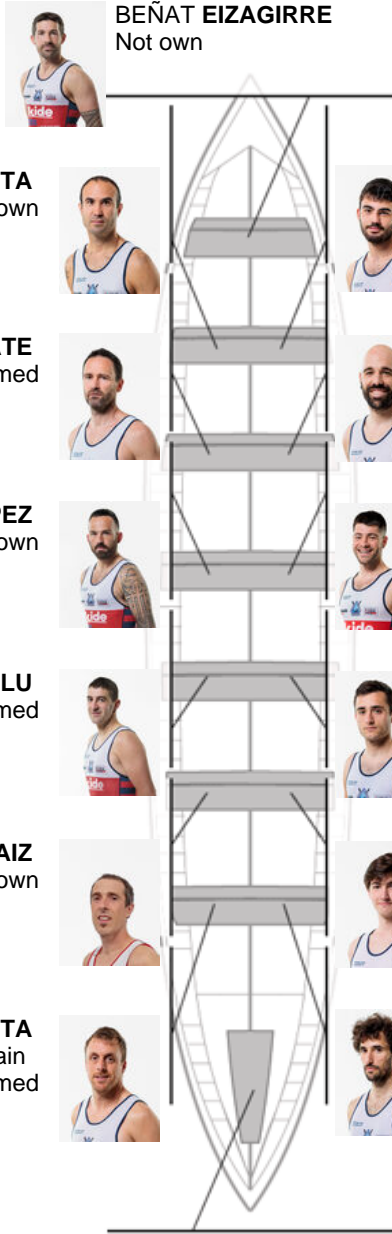

	Club	Time	Dif.	%	Points
6	ONDARROA KIDE	20:08,68	00:29.08	102.46%	7

Coach
IÑAKI
ERRASTI

Delegate
JOKIN
ARRASATE

Firma y sello

Subtitutes

Blipper
~~IKER INCHAURTIETA~~
~~ALBERTO LANDA~~
Notmed

XANET GIMENO
Formed