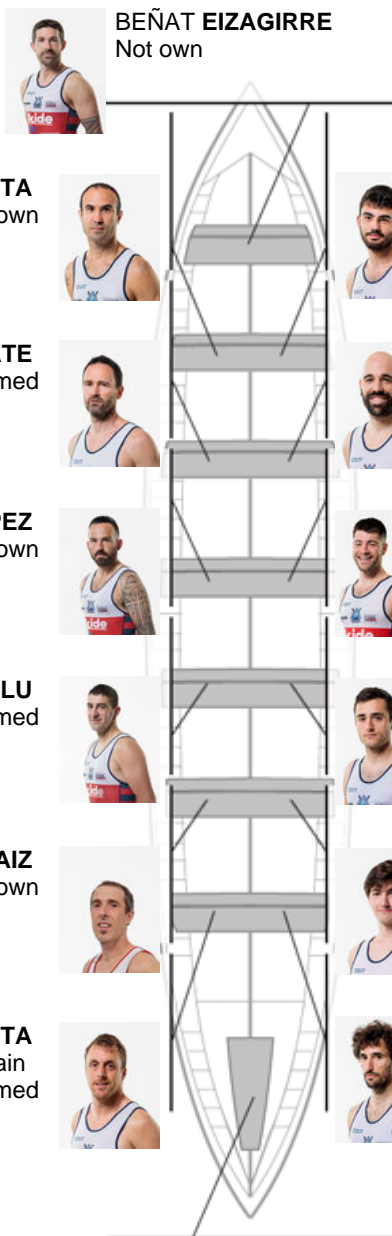

	Club	Time	Dif.	%	Points
6	ONDARROA KIDE	20:08,68	00:29.08	102.46%	7

Coach
IÑAKI
ERRASTI

Delegate
JOKIN
ARRASATE

Firma y sello

Subtitutes

Blipper
~~IKER INCHAURTIETA~~
~~ALBERTO LANDA~~
Notmed

XANET GIMENO
Formed

Formed:6
Own: 2
Not own: 6
