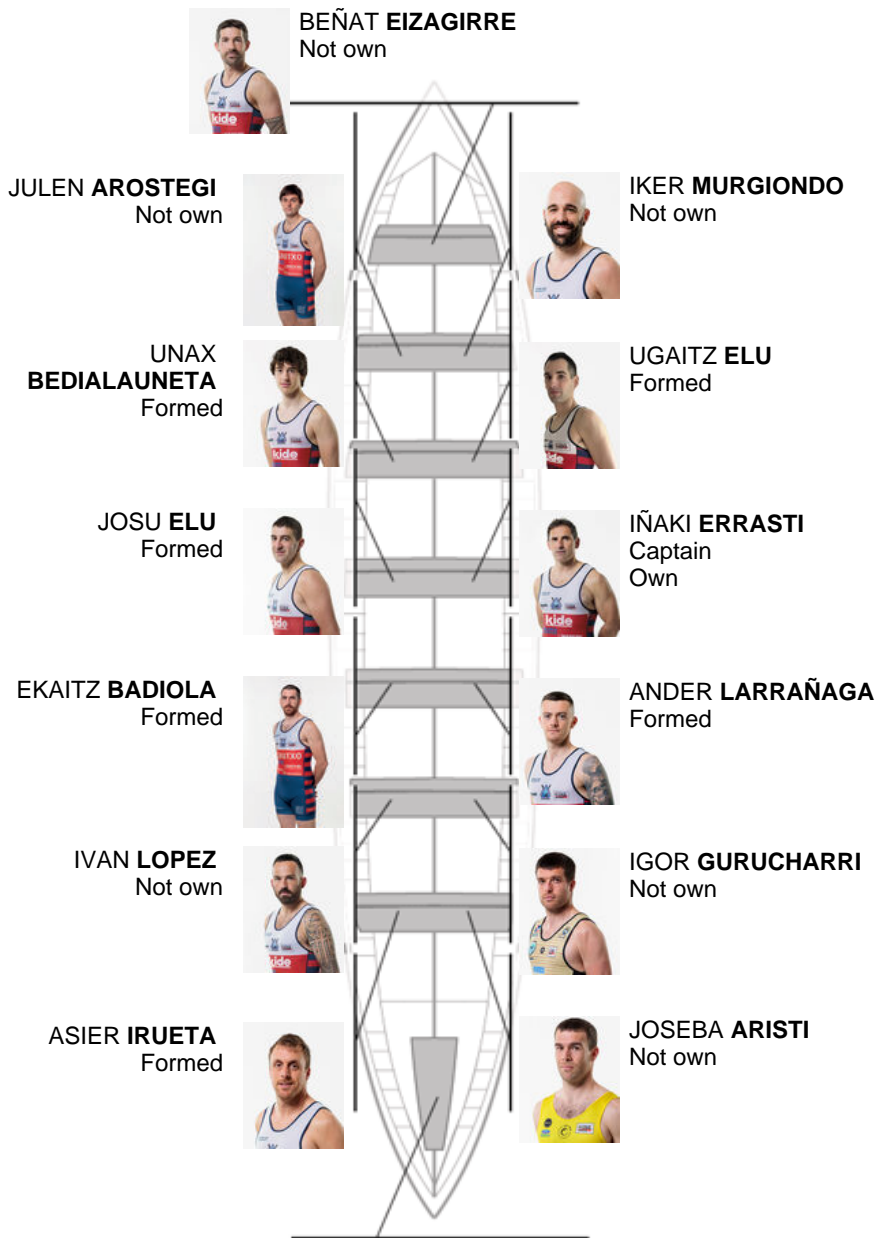

	Club	Time	Dif.	%	Points
8	ONDARROA KIDE	21:59,84	00:57.35	104.54%	5

Coach
IÑAKI
ERRASTI

Delegate
HASIER
ETXABURU

Firma y sello

Subtitutes

Ripper
~~MENDEL~~
~~BERROBETA~~

Not own

IÑIGO LARRINAGA
Formed