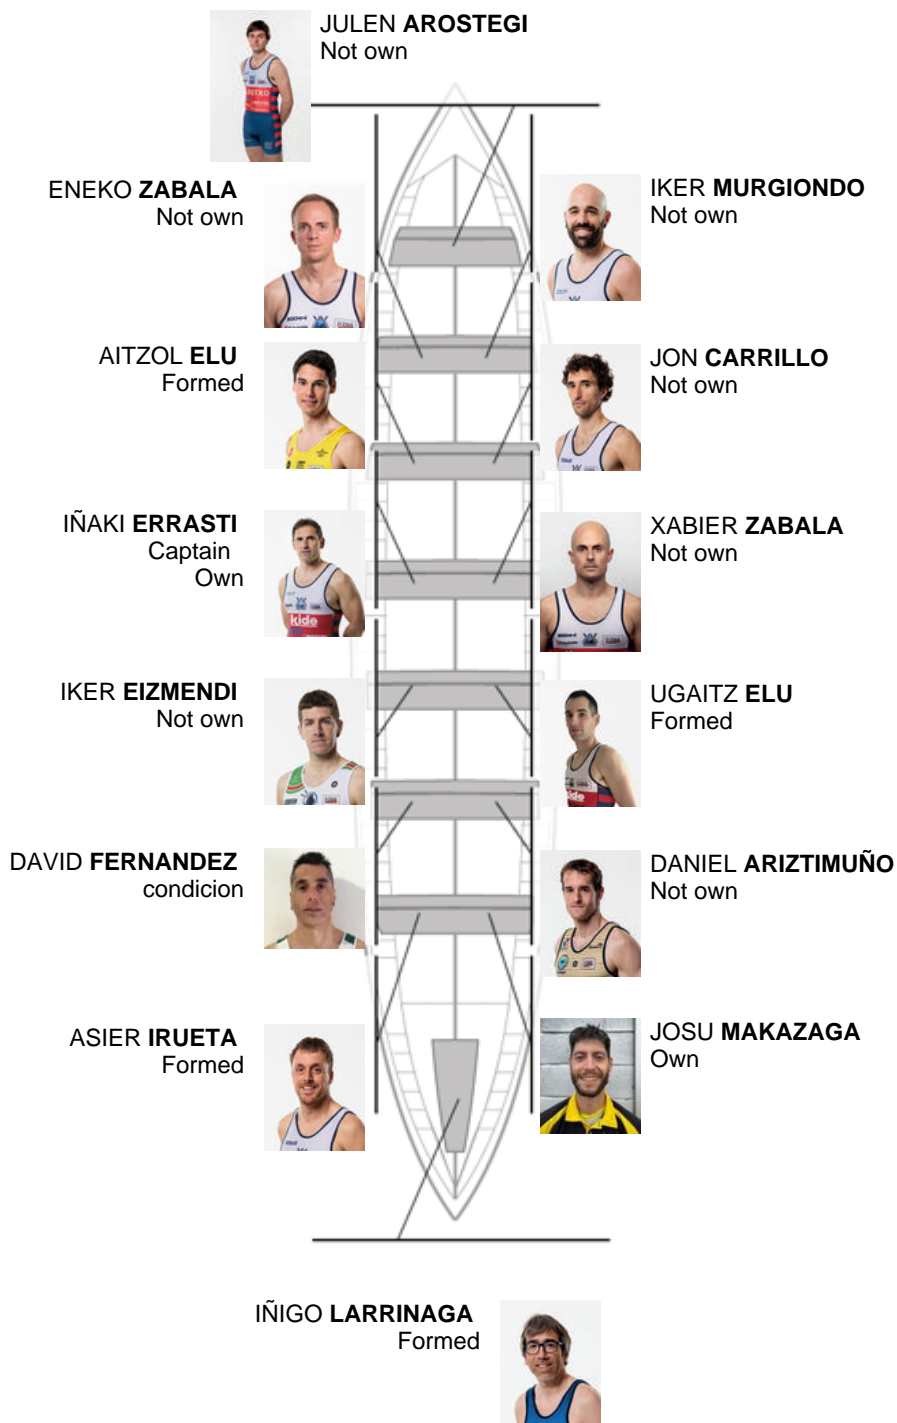

	Club	Time	Dif.	%	Points
11	ONDARROA KIDE	20:52,74	00:42.12	103.47%	2

Coach
IÑAKI
ERRASTI

Delegate
JON
BURGAÑA
MANCISIDOR

Firma y sello

Subtitutes

Blipper
~~ERRASTI~~
~~ERRASTI~~
Notmed

Formed:4
Own: 3
Not own: 7