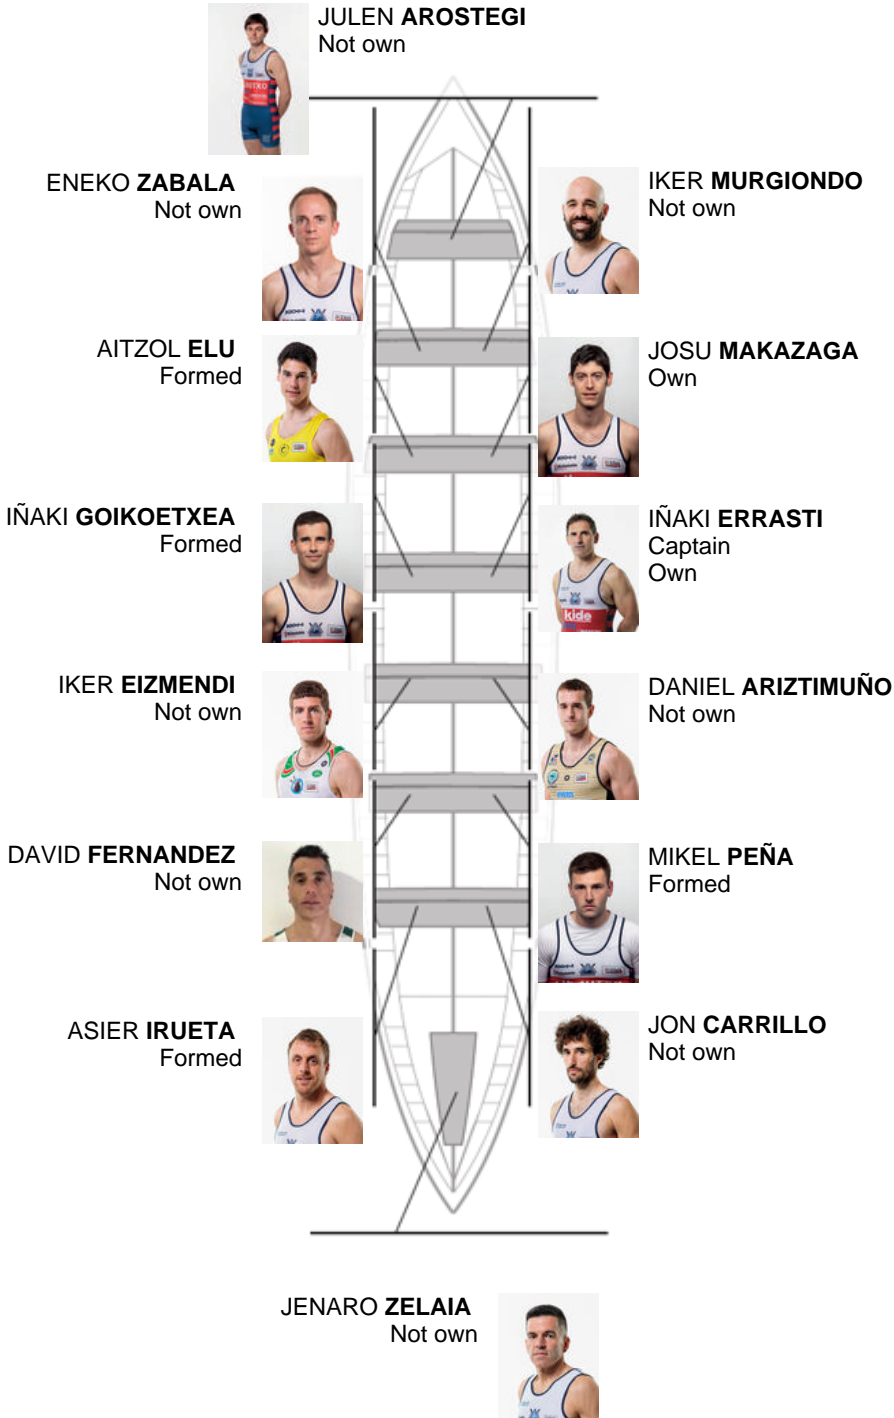

|   | Club          | Time     | Dif.     | %       | Points |
|---|---------------|----------|----------|---------|--------|
| 8 | ONDARROA KIDE | 20:30,28 | 00:28.67 | 102.38% | 5      |

Coach  
IÑAKI  
ERRASTI

Delegate  
JOSU  
ELU SOLABARRIETA

Firma y sello

Subtitutes

Blipper  
~~ENEKO ZABALA~~  
Notmed

Formed:4  
Own: 2  
Not own: 8