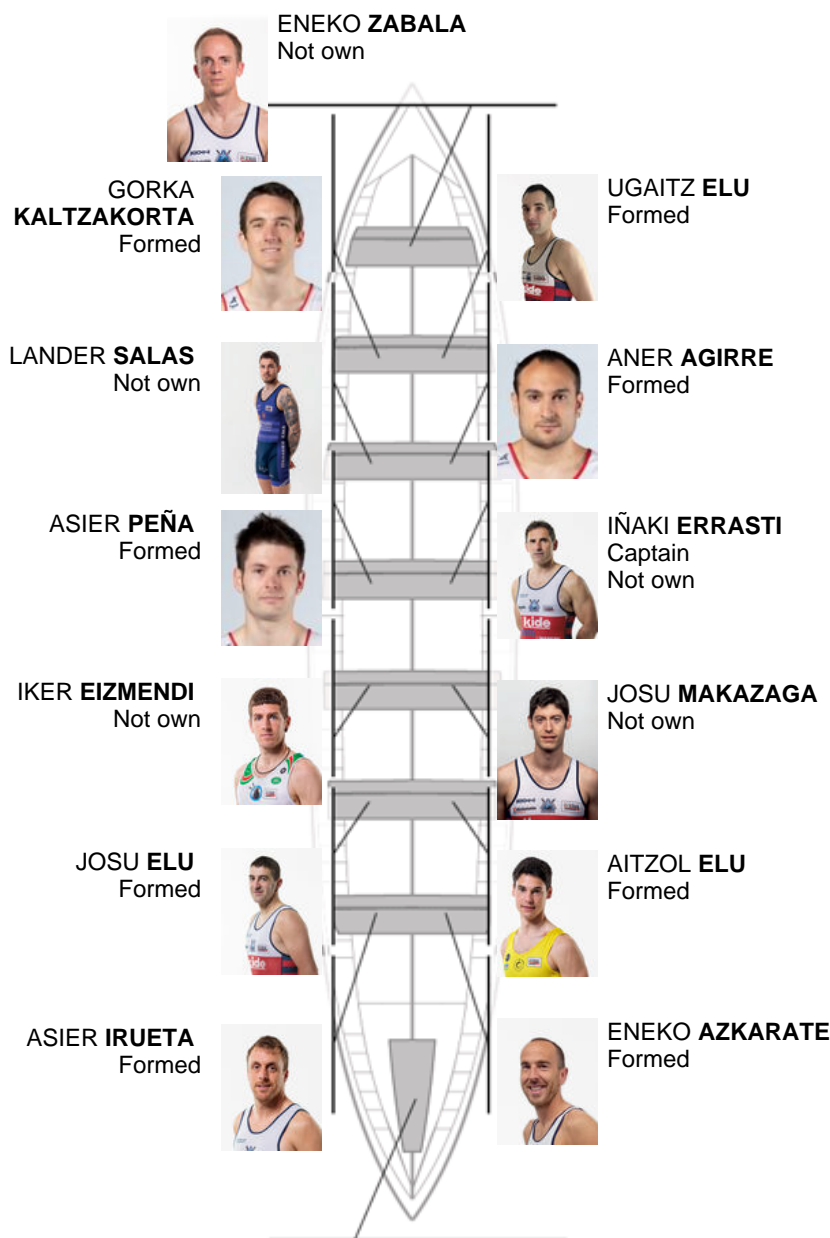

	Club	Time	Dif.	%	Points
5	ONDARROA KIDE	20:21,14	00:15.00	101.24%	8

Coach
IÑAKI
ERRASTI

Delegate
HASIER
ETXABURU

Firma y sello

Subtitutes

Blipper
~~ENEKO AZKARATE~~
Not own

IÑIGO LARRINAGA (Formed)

Formed:9
Own:
Not own: 5