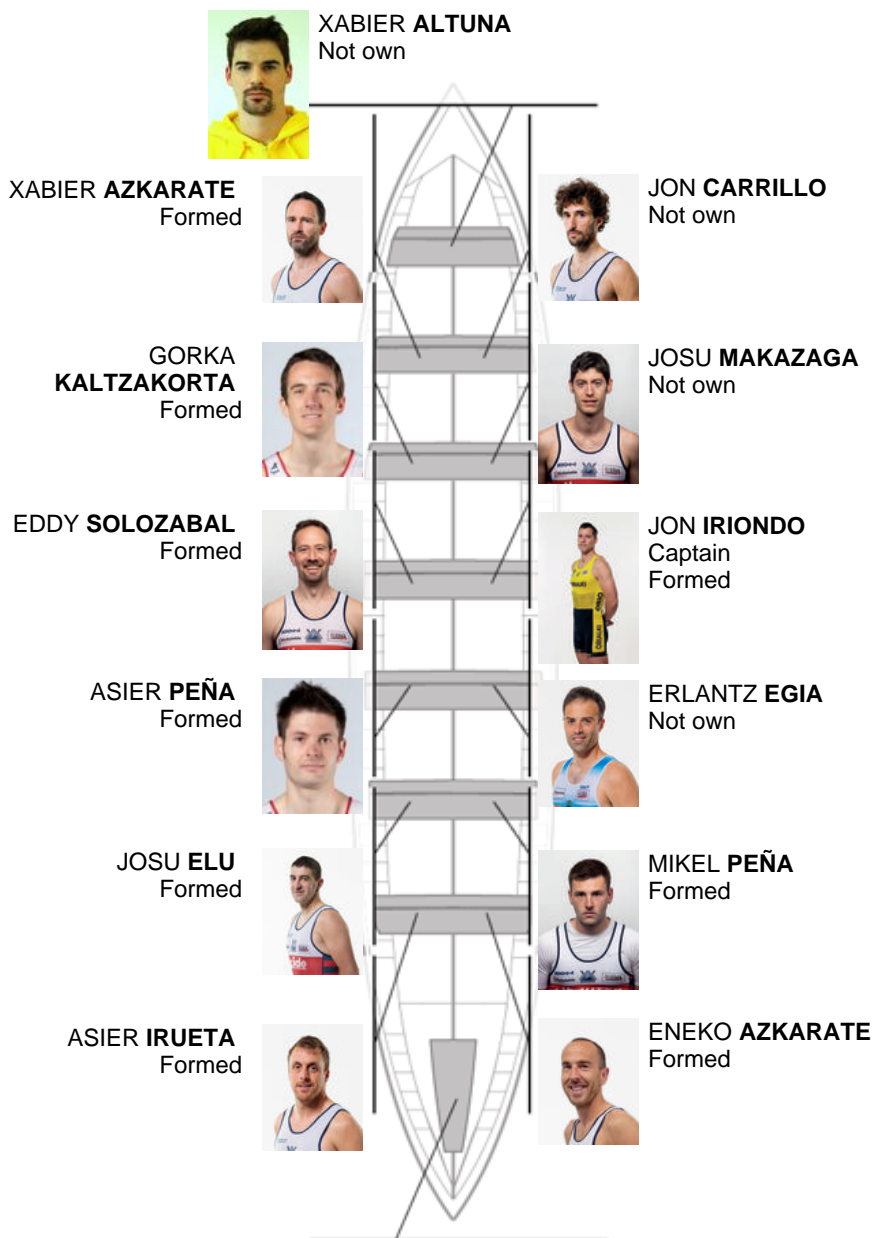

	Club	Time	Dif.	%	Points
9	ONDARROA KIDE	20:25,66	00:29.88	102.49%	4

Coach
IÑAKI
ERRASTI

Delegate
HASIER
ETXABURU

Firma y sello

Subtitutes

Blipper
~~BERNABE~~
~~BERNABE~~
Blipper

IÑIGO LARRINAGA
Formed

Formed:10
Own:
Not own: 4