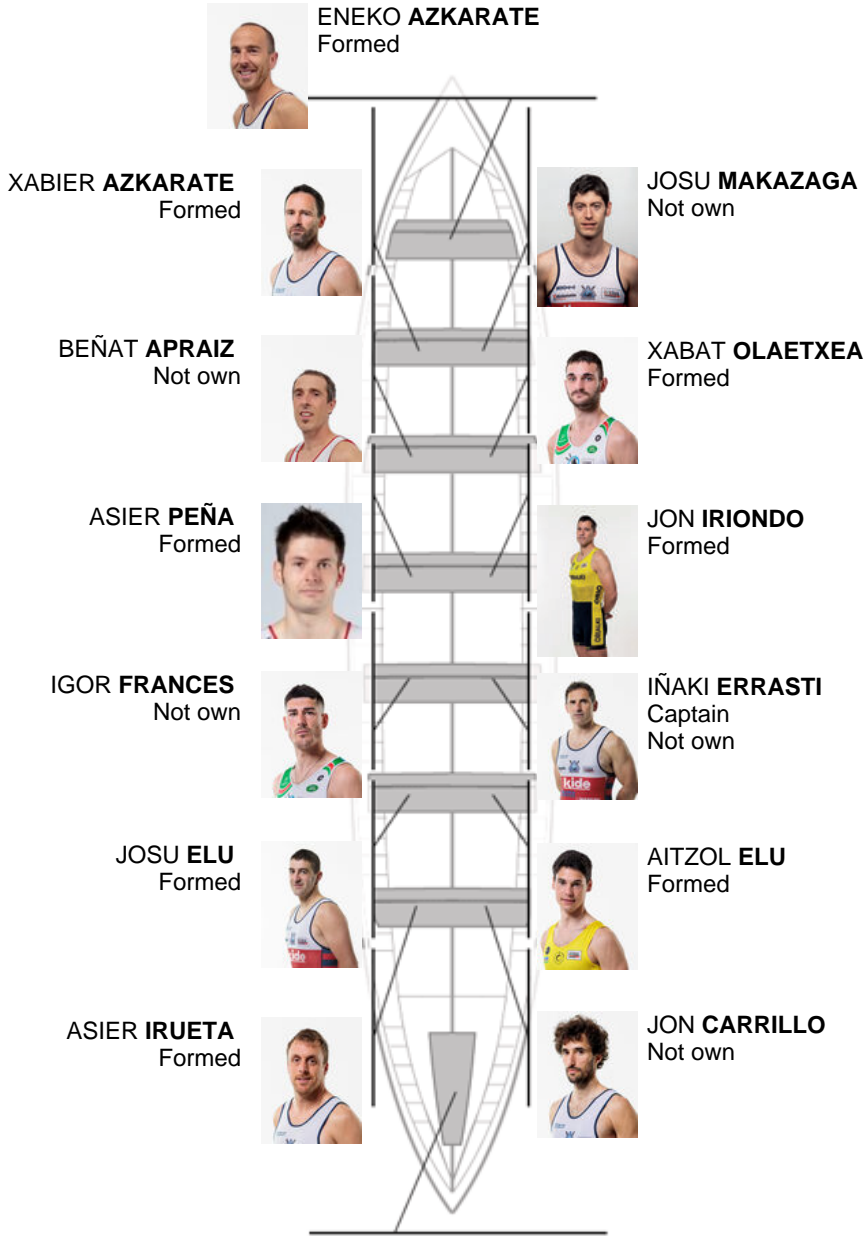

	Club	Time	Dif.	%	Points
9	ONDARROA KIDE	20:17,56	00:37.92	103.21%	4

Coach
IÑAKI
ERRASTI

Delegate
HASIER
ETXABURU

Firma y sello

Substitutes

~~River~~
~~ERRASTI~~
~~ERRASTI~~
~~ERRASTI~~
KORTA
~~Not own~~

IÑIGO LARRINAGA
Formed