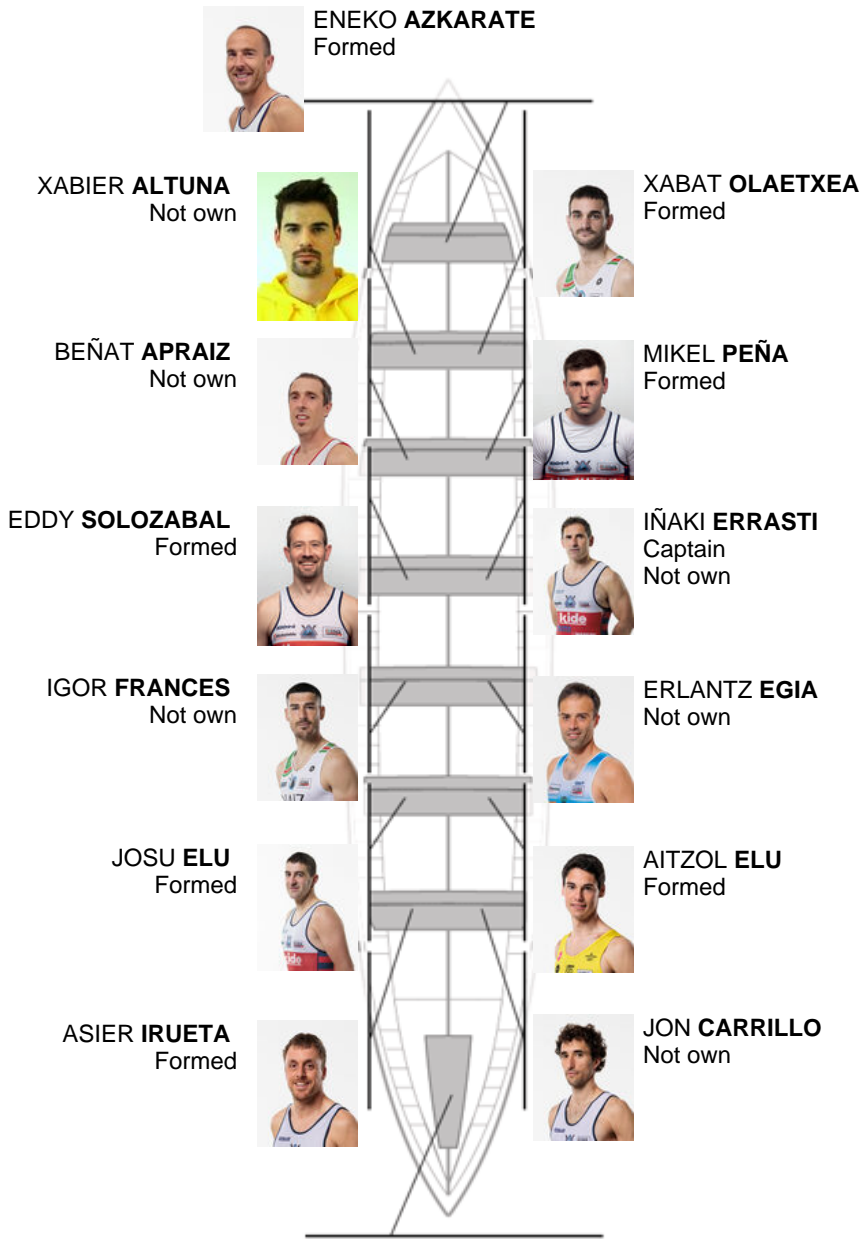

	Club	Time	Dif.	%	Points
7	ONDARROA KIDE	20:32,60	00:52.51	104.44%	6

Coach
IÑAKI
ERRASTI

Delegate
GORKA
ELORDI

Firma y sello

Subtitutes

Rower
~~SAKON~~
~~BEÑARTE~~
Notmed

Formed:8
Own:
Not own: 6