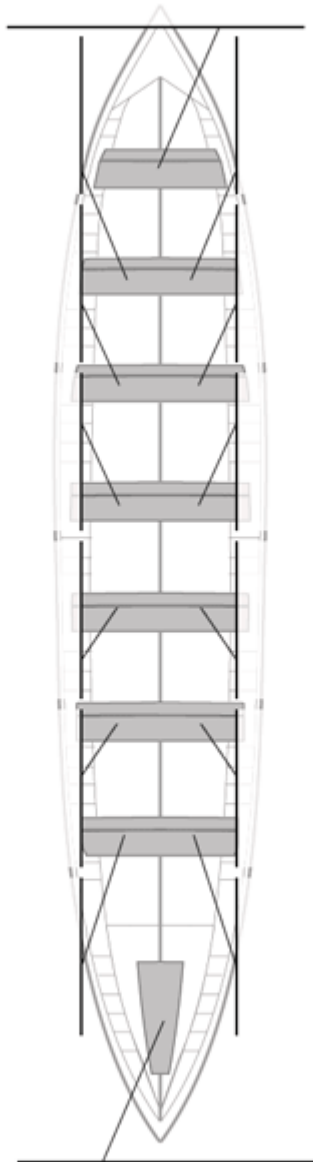

	Club	Temp	Dif	%	Points
11	SD TIRÁN PEREIRA	21:20,88	00:46,16	103.74%	2

Image not found or type unknown

Coach

Image not found or type unknown

Delegue

Firma y sello

Supleánts

Formé:**Prope:****Non prope:**
