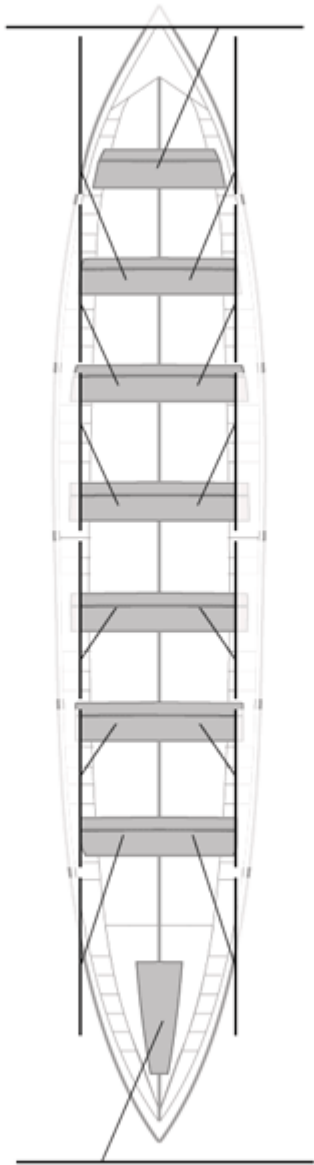

	Club	Temp	Dif	%	Points
11	SD TIRÁN PEREIRA	20:27,23	00:43,02	103.63%	2

Image not found or type unknown

Coach

Image not found or type unknown

Delegue

Firma y sello

### Supleánts

Formé:

Prope:

Non prope: