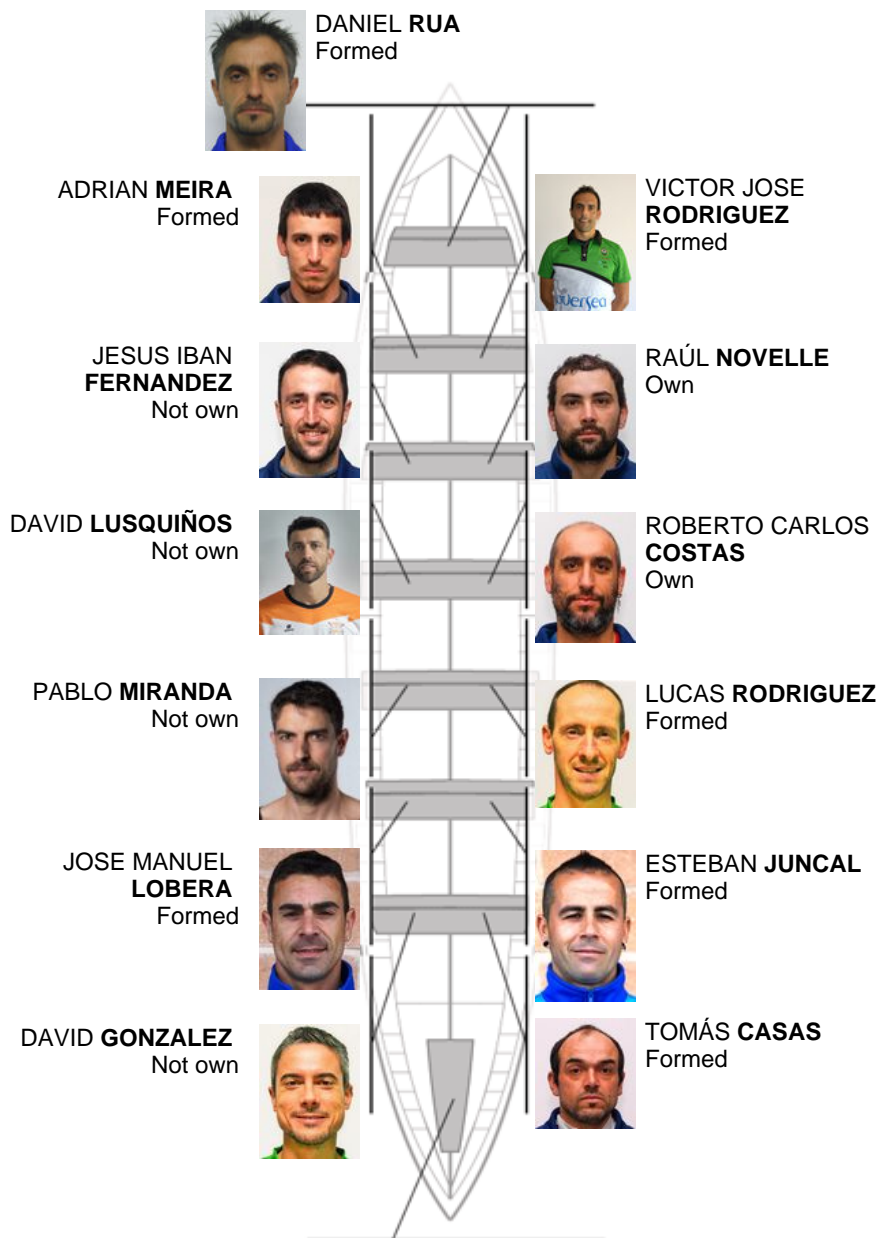

	Club	Time	Dif.	%	Points
1	SD TIRÁN PEREIRA	20:29,86		100.00%	12

Coach
DANIEL
PÉREZ

Delegate
JESUS
NUÑEZ

Firma y sello

Subtitutes

Rower
~~MARCOS PÉREZ~~
~~MARCOS PÉREZ~~
Not used

DAVID ALVAREZ
Formed

Formed: 8
Own: 2
Not own: 4