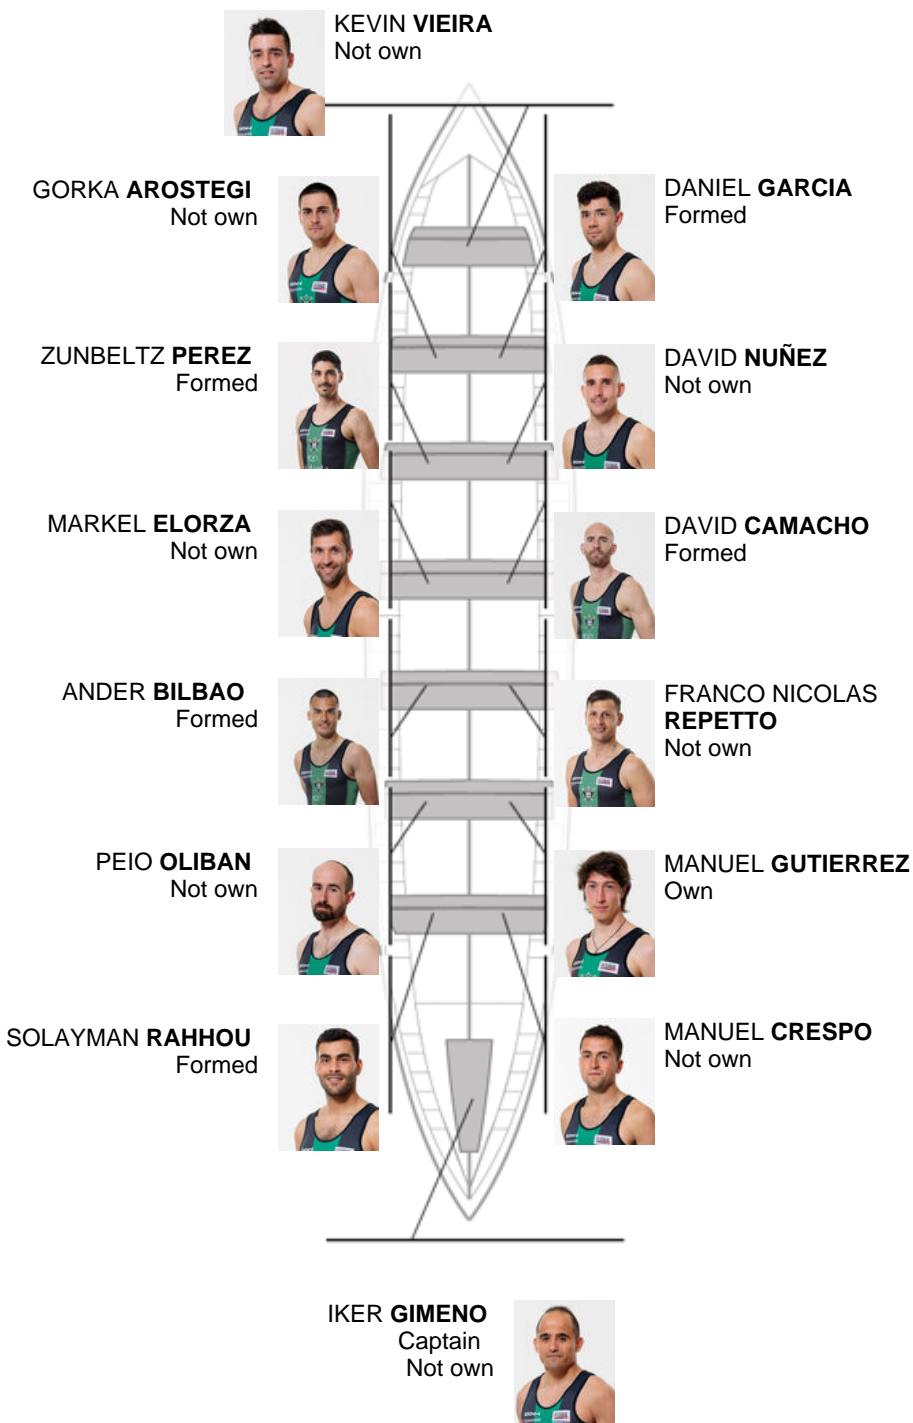

	Club	Time	Dif.	%	Points
8	KAIKU BEREZ GALANTA	20:36,96	00:47.64	104.00%	5

Coach
JON
ELORTEGI LEKANDA

Delegate
IÑAKI
MENDIKOTE

Firma y sello

Subtitutes

Rolper
~~ROLAN~~ PLUCIAN
~~IÑAKI~~ MARTAETA
Not own

Formed:5
Own: 1
Not own: 8