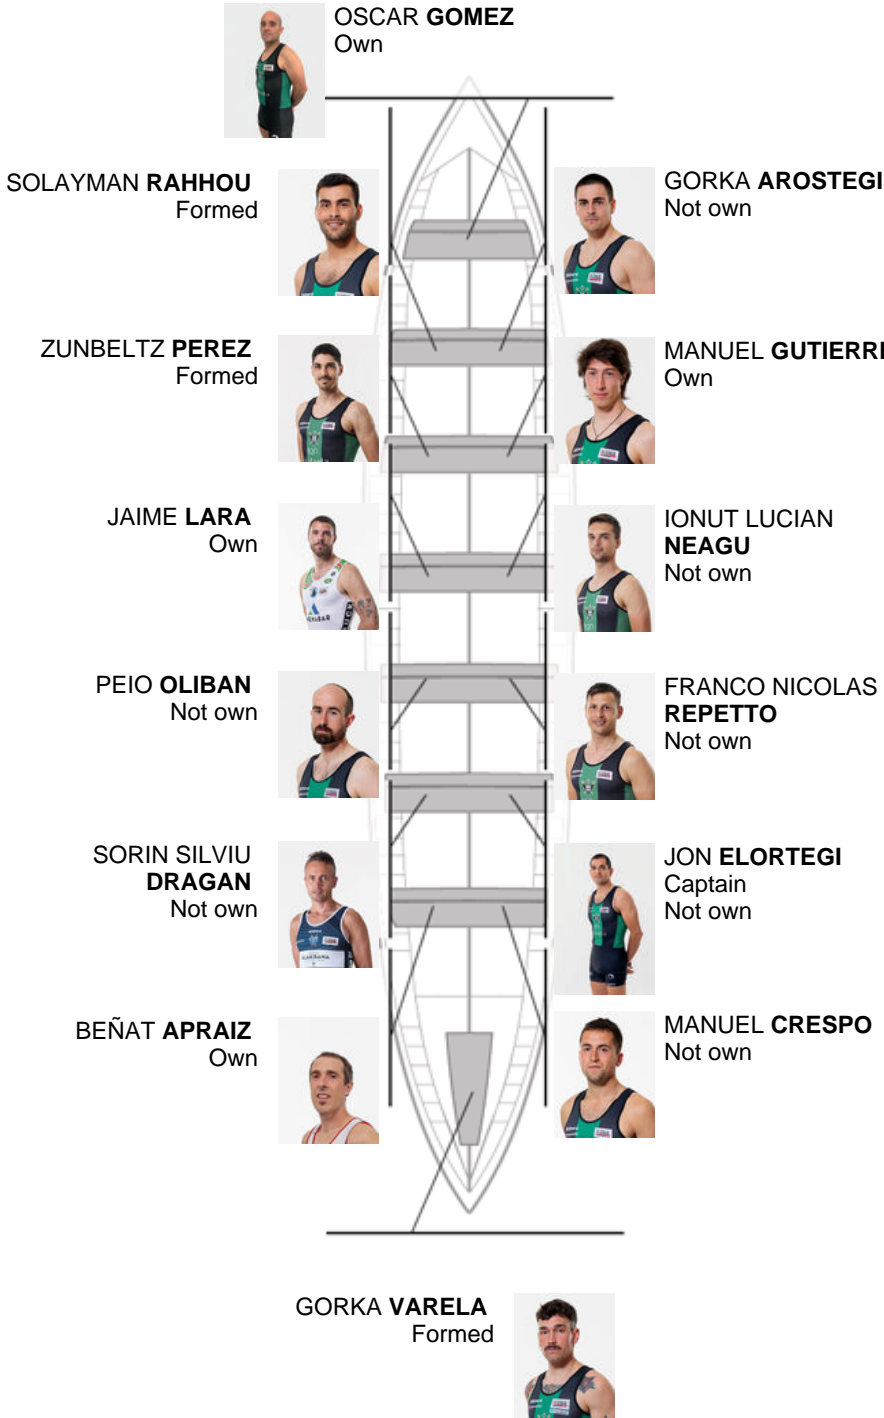

	Club	Time	Dif.	%	Points
10	KAIKU BEREZ GALANTA	19:51,54	00:28.34	102.43%	3

Coach
JOSE LUIS
KORTA

Delegate
ANDONI
GARCÍA GARCÍA

Firma y sello

Subtitutes

Blipper
~~XXXXXXXXXX~~
Not own

Formed:3

Own: 4